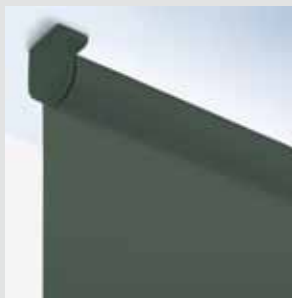

448

409

427

445

433

406

408

411

420

421

422

423

499