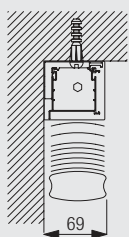

Side guides for stabilising blind system and sloped applications (up to 15°) from vertical.

A and B: Fitting of side guides inside window frame (A: detail eyelet / B: detail wireholder)
C: Fitting of side guides onto front of window frame

The system 8910 can be equipped with side-guides wires and can therefore also be used for sloped up to 15° incline from vertical.

Fitting Information

WARNING

Young children can be strangled by loops in pullcords, chains, tapes and inner cords that operate the product. To avoid strangulation and entanglement, keep cords out of the reach of young children. Cords may become wrapped around a child's neck. Move beds, cots and furniture away from window covering cords. Do not tie cords together. Make sure cords do not twist to create a loop.

Bracket positioning

Fitting Options

Ceiling fix

Wall fix

Please note: When fitting in a recess, a minimum gap of 90mm must be allowed.

Standard Accessories

8902 Profile

8920 Universal bracket