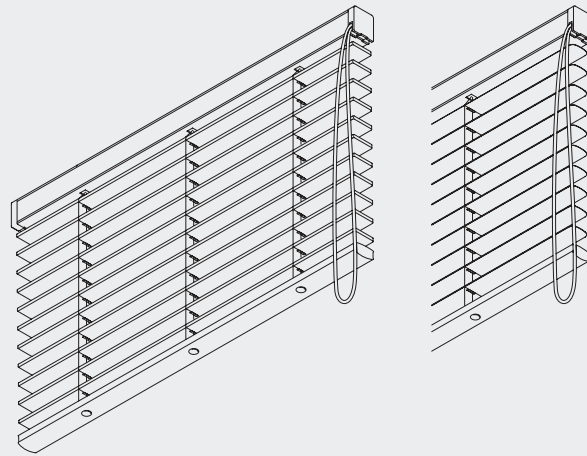

Venetian Blind Systems

Cord Operated Venetian Blind System

Silent Gliss® 8910

Wooden, Aluminium and Leather

Product Information

- Luxurious mono controlled 50mm Venetian blind system - one single cord permits raising, lowering and tilting of the slats.
- Features unique 'continuous drop' action.
- Available with real wood, aluminium or leather slats.
- Matching slat is inserted into the headrail, preventing the need for a valance.
- Wide and attractive slat colour choice.
- Available with fabric tapes, excluding leather slats (extra cost).
- Made to measure.
- The wooden slats can be made flame retardant (extra costs).
- Side-guide option available.

8910

Profile and Bending Information

8902

Cannot be bent

Specification Information - download from www.silentgliss.co.uk (password required).

Silent Gliss 8910 system mono control Venetian blind. Overall widthcm, overall dropcm. Single cord operation RHS/LHS. Aluminium headrail incorporating matching slat. Slat colour to be chosen from Silent Gliss 50mm range. System to be fixed with Silent Gliss universal brackets 8920 to ceiling or wall at 500mm intervals plus one at 100mm from each end.

System Dimensions

243 cm (Wood and
Leather)
360 cm (Alu)

65cm

275 cm (Wood and
Leather)
360 cm (Alu)

4.6 m² (Wood and
Leather)
10 m² (Alu)

Slat stack height calculation

Wooden

Slat width	X	Blind Drop							
		60cm	90cm	120cm	150cm	180cm	210cm	240cm	270cm
50mm	X	12.0cm	14.5cm	17.0cm	19.5cm	22.0cm	24.5cm	27.0cm	29.5cm

Leather

Slat width	X	Blind Drop							
		60cm	90cm	120cm	150cm	180cm	210cm	240cm	270cm
50mm	X	14.0cm	16.0cm	18.0cm	20.0cm	22.0cm	24.0cm	26.0cm	28.0cm

Aluminium

Slat width	X	Blind Drop		
		100cm	200cm	300cm
50mm	X	10.2cm	13.2cm	16.7cm