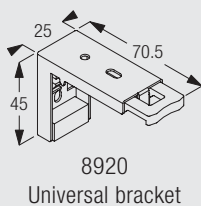

Side guides for stabilising blind system and sloped applications (up to 15°) from vertical.

A and B: Fitting of side guides inside window frame (A: detail eyelet / B: detail wireholder)
C: Fitting of side guides onto front of window frame

The system 8910 can be equipped with side-guides wires and can therefore also be used for sloped up to 15° incline from vertical.

Fitting Information

WARNING

Young children can be strangled by loops in pullcords, chains, tapes and inner cords that operate the product. To avoid strangulation and entanglement, keep cords out of the reach of young children. Cords may become wrapped around a child's neck. Move beds, cots and furniture away from window covering cords. Do not tie cords together. Make sure cords do not twist to create a loop.

Bracket positioning

Fitting Options

Ceiling fix

Wall fix

Please note: When fitting in a recess, a minimum gap of 90mm must be allowed.

Standard Accessories

8902 Profile

8920 Universal bracket