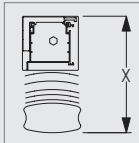

System Dimensions

243 cm (Wood and
Leather)
360 cm (Alu)

65cm

275 cm (Wood and
Leather)
360 cm (Alu)

4.6 m² (Wood and
Leather)
10 m² (Alu)

Slat stack height calculation

Wooden

Slat width	X	Blind Drop							
		60cm	90cm	120cm	150cm	180cm	210cm	240cm	270cm
50mm	X	12.0cm	14.5cm	17.0cm	19.5cm	22.0cm	24.5cm	27.0cm	29.5cm

Leather

Slat width	X	Blind Drop							
		60cm	90cm	120cm	150cm	180cm	210cm	240cm	270cm
50mm	X	14.0cm	16.0cm	18.0cm	20.0cm	22.0cm	24.0cm	26.0cm	28.0cm

Aluminium

Slat width	X	Blind Drop		
		100cm	200cm	300cm
50mm	X	10.2cm	13.2cm	16.7cm