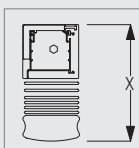

System Dimensions

243 cm (Wood and
Leather)
360 cm (Alu)

65cm

275 cm (Wood and
Leather)
360 cm (Alu)

4.6 m² (Wood and
Leather)
10 m² (Alu)

Slat stack height calculation

Wooden

Slat width	X	Blind Drop							
		60cm	90cm	120cm	150cm	180cm	210cm	240cm	270cm
50mm	X	12.0cm	14.5cm	17.0cm	19.5cm	22.0cm	24.5cm	27.0cm	29.5cm

Leather

Slat width	X	Blind Drop							
		60cm	90cm	120cm	150cm	180cm	210cm	240cm	270cm
50mm	X	14.0cm	16.0cm	18.0cm	20.0cm	22.0cm	24.0cm	26.0cm	28.0cm

Aluminium

Slat width	X	Blind Drop		
		100cm	200cm	300cm
50mm	X	10.2cm	13.2cm	16.7cm