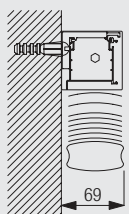

Side guides for stabilising blind system and sloped applications (up to 15°) from vertical.

A and B: Fitting of side guides inside window frame (A: detail eyelet / B: detail wireholder)
C: Fitting of side guides onto front of window frame

The system 8910 can be equipped with side-guides wires and can therefore also be used for sloped up to 15° incline from vertical.

Fitting Information

WARNING

Young children can be strangled by loops in pullcords, chains, tapes and inner cords that operate the product. To avoid strangulation and entanglement, keep cords out of the reach of young children. Cords may become wrapped around a child's neck. Move beds, cots and furniture away from window covering cords. Do not tie cords together. Make sure cords do not twist to create a loop.

Bracket positioning

Fitting Options

Ceiling fix

Wall fix

Please note: When fitting in a recess, a minimum gap of 90mm must be allowed.

Standard Accessories

8902 Profile

8920 Universal bracket