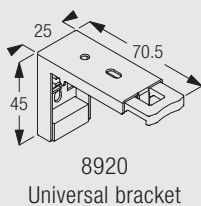

The system 8910 can be equipped with side-guides wires and can therefore also be used for sloped up to 15° incline from vertical.

Fitting Information

WARNING

Young children can be strangled by loops in pullcords, chains, tapes and inner cords that operate the product. To avoid strangulation and entanglement, keep cords out of the reach of young children. Cords may become wrapped around a child's neck. Move beds, cots and furniture away from window covering cords. Do not tie cords together. Make sure cords do not twist to create a loop.

Bracket positioning

Fitting Options

Ceiling fix

Wall fix

Please note: When fitting in a recess, a minimum gap of 90mm must be allowed.

Standard Accessories

8902 Profile

8920 Universal bracket