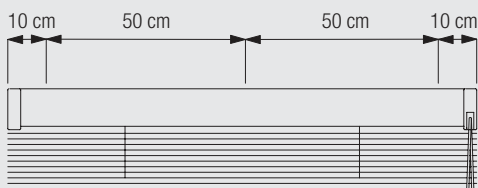

Bracket positioning

Fitting Options

Ceiling fix