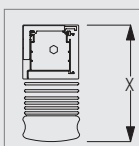

System Dimensions

243 cm (Wood and
Leather)
360 cm (Alu)

65cm

275 cm (Wood and
Leather)
360 cm (Alu)

4.6 m² (Wood and
Leather)
10 m² (Alu)

Slat stack height calculation

Wooden

Slat width	X	Blind Drop							
		60cm	90cm	120cm	150cm	180cm	210cm	240cm	270cm
50mm	X	12.0cm	14.5cm	17.0cm	19.5cm	22.0cm	24.5cm	27.0cm	29.5cm

Leather

Slat width	X	Blind Drop							
		60cm	90cm	120cm	150cm	180cm	210cm	240cm	270cm
50mm	X	14.0cm	16.0cm	18.0cm	20.0cm	22.0cm	24.0cm	26.0cm	28.0cm

Aluminium

Slat width	X	Blind Drop		
		100cm	200cm	300cm
50mm	X	10.2cm	13.2cm	16.7cm