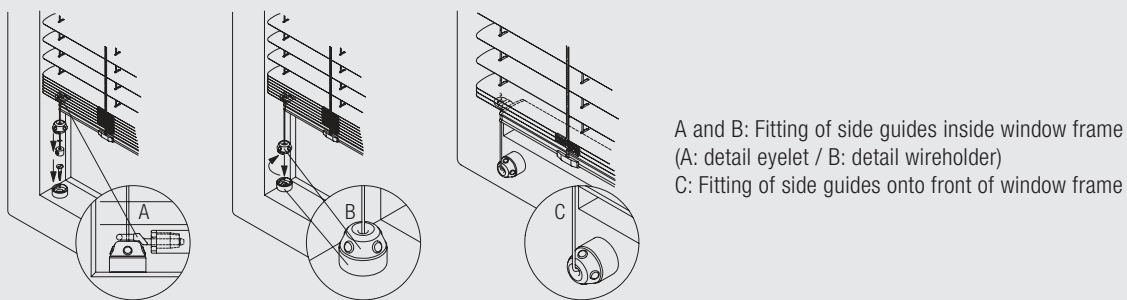

8910

* These colour combinations are recommended, however any other combination is available. Various components can also be colour coordinated/painted at extra cost.

An actual slat is inserted into the headrail for perfect matching of colours and materials to avoid the need to fit a cumbersome valance.

Side guides for stabilising blind system and sloped applications (up to 15°) from vertical.

A and B: Fitting of side guides inside window frame (A: detail eyelet / B: detail wireholder)
C: Fitting of side guides onto front of window frame