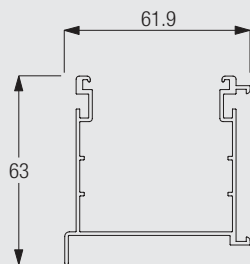

8910

Profile and Bending Information

8902

Cannot be bent

Specification Information - download from www.silentgliss.co.uk (password required).

Silent Gliss 8910 system mono control Venetian blind. Overall widthcm, overall dropcm. Single cord operation RHS/LHS. Aluminium headrail incorporating matching slat. Slat colour to be chosen from Silent Gliss 50mm range. System to be fixed with Silent Gliss universal brackets 8920 to ceiling or wall at 500mm intervals plus one at 100mm from each end.

System Dimensions

243 cm (Wood and
Leather)
360 cm (Alu)

65cm

275 cm (Wood and
Leather)
360 cm (Alu)

4.6 m² (Wood and
Leather)
10 m² (Alu)

Slat stack height calculation

Wooden

Slat width	X	Blind Drop							
		60cm	90cm	120cm	150cm	180cm	210cm	240cm	270cm
50mm	X	12.0cm	14.5cm	17.0cm	19.5cm	22.0cm	24.5cm	27.0cm	29.5cm