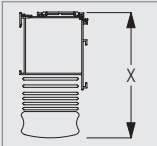

8960

Profile and Bending Information

System Dimensions

243 cm (Wood and Leather), 360 cm (Alu)

65 cm

275 cm (Wood and Leather), 360 cm (Alu)

4.6 m² (Wood and Leather), 10 m² (Alu)

Slat stack height calculation

Wooden

Slat width		Blind Drop							
		60cm	90cm	120cm	150cm	180cm	210cm	240cm	270cm
50mm	X	12.0cm	14.5cm	17.0cm	19.5cm	22.0cm	24.5cm	27.0cm	29.5cm

Leather

Slat width		Blind Drop							
		60cm	90cm	120cm	150cm	180cm	210cm	240cm	270cm
50mm	X	16.0cm	18.0cm	20.0cm	22.0cm	24.0cm	26.0cm	28.0cm	30.0cm

Aluminium

Slat width		Blind Drop		
		100cm	200cm	300cm
50mm	X	10.2cm	13.2cm	16.7cm

Please be aware that when tapes are used on venetian blinds, the stack size will be larger than the above stated figures.