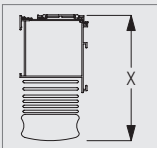

8960

Profile and Bending Information

System Dimensions

243 cm (Wood and Leather), 360 cm (Alu)

65 cm

275 cm (Wood and Leather), 360 cm (Alu)

4.6 m² (Wood and Leather), 10 m² (Alu)

Slat stack height calculation

Wooden

Slat width		Blind Drop							
		60cm	90cm	120cm	150cm	180cm	210cm	240cm	270cm
50mm	X	12.0cm	14.5cm	17.0cm	19.5cm	22.0cm	24.5cm	27.0cm	29.5cm

Leather

Slat width		Blind Drop							
		60cm	90cm	120cm	150cm	180cm	210cm	240cm	270cm
50mm	X	16.0cm	18.0cm	20.0cm	22.0cm	24.0cm	26.0cm	28.0cm	30.0cm

Aluminium

Slat width		Blind Drop		
		100cm	200cm	300cm
50mm	X	10.2cm	13.2cm	16.7cm

Please be aware that when tapes are used on venetian blinds, the stack size will be larger than the above stated figures.