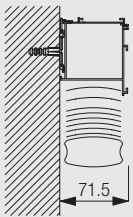

Fitting Information

Bracket positioning

8960

Fitting Options

Ceiling fitting

Wall fitting

Please note: When fitting in a recess, a minimum gap of 110 mm must be allowed.

Standard Accessories