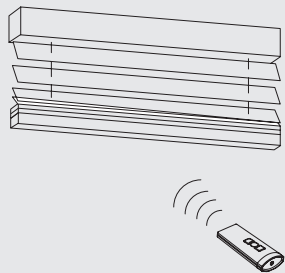

The system 8910 is suitable with side-guide wires and therefore usable for sloped applications up to 15° incline from vertical.

Radio Remote Control System Silent Gliss 9940