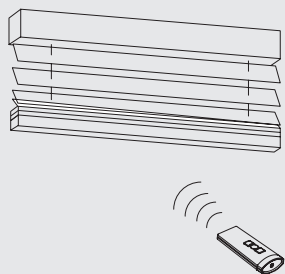

Operation Methods

Wall Switch

System to be operated by fixed wall switch.

Radio Remote Control System Silent Gliss 9940