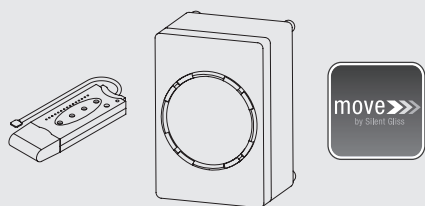

Silent Gliss Move App