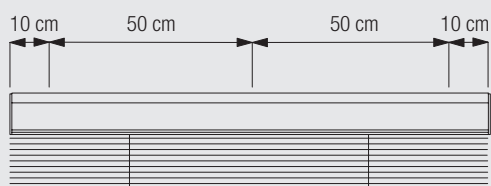

Fitting Information

Bracket positioning