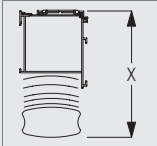

8960

Profile and Bending Information

System Dimensions

243 cm (Wood and Leather), 360 cm (Alu)

65 cm

275 cm (Wood and Leather), 360 cm (Alu)

4.6 m² (Wood and Leather), 10 m² (Alu)

Slat stack height calculation

Wooden

Slat width		Blind Drop							
		60cm	90cm	120cm	150cm	180cm	210cm	240cm	270cm
50mm	X	12.0cm	14.5cm	17.0cm	19.5cm	22.0cm	24.5cm	27.0cm	29.5cm

Leather

Slat width		Blind Drop							
		60cm	90cm	120cm	150cm	180cm	210cm	240cm	270cm
50mm	X	16.0cm	18.0cm	20.0cm	22.0cm	24.0cm	26.0cm	28.0cm	30.0cm

Aluminium

Slat width		Blind Drop		
		100cm	200cm	300cm
50mm	X	10.2cm	13.2cm	16.7cm

Please be aware that when tapes are used on venetian blinds, the stack size will be larger than the above stated figures.