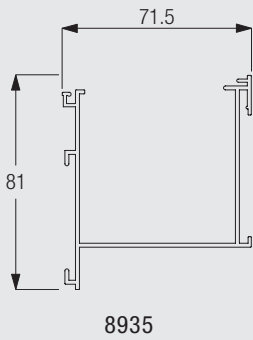

8960

Profile and Bending Information

System Dimensions

243 cm (Wood and Leather), 360 cm (Alu)

65 cm

275 cm (Wood and Leather), 360 cm (Alu)

4.6 m² (Wood and Leather), 10 m² (Alu)

Slat stack height calculation