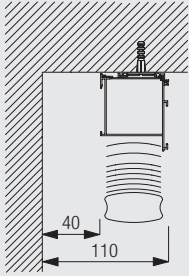

Fitting Information

Bracket positioning

8960

Fitting Options

Ceiling fitting

Wall fitting

Please note: When fitting in a recess, a minimum gap of 110 mm must be allowed.

Standard Accessories