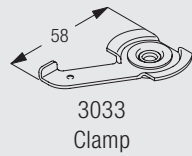

Fitting Information

Bracket positioning

8960

Fitting Options

Ceiling fitting

Wall fitting

Please note: When fitting in a recess, a minimum gap of 110 mm must be allowed.

Standard Accessories

8960

3033 Clamp

8935 Profile

8936 Profile

11095 Motor 230V

11096 Motor 230 V, radio receiver

Motor & Controls

Silent Gliss Motors 11095 / 11096