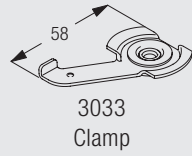

Fitting Information

Bracket positioning

8960

Fitting Options

Ceiling fitting

Wall fitting

Please note: When fitting in a recess, a minimum gap of 110 mm must be allowed.

Standard Accessories

8960

3033 Clamp

8935 Profile

8936 Profile

11095 Motor 230V

11096 Motor 230 V, radio receiver

Motor & Controls

Silent Gliss Motors 11095 / 11096