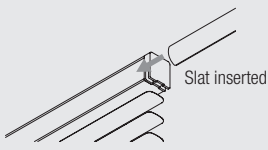

8960

* These colour combinations are recommended, however any other combination is available. Various components can also be colour coordinated/painted at extra cost.

An actual slat is inserted into the headrail for perfect matching of colours and materials to avoid the need to fit a cumbersome valance.

Silent Gliss offers premium customisation for its venetian range. Silent Gliss recommends combinations shown in above chart. Further customisation to match customer wishes is possible.

For leather slat blinds there is the option of a leather covered headrail at an additional cost.

Leather covered slats cannot be specified with decorative (external) slat tapes. The blind hardware is supplied matching the slat colour.