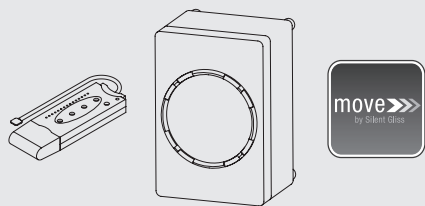

Silent Gliss Move App