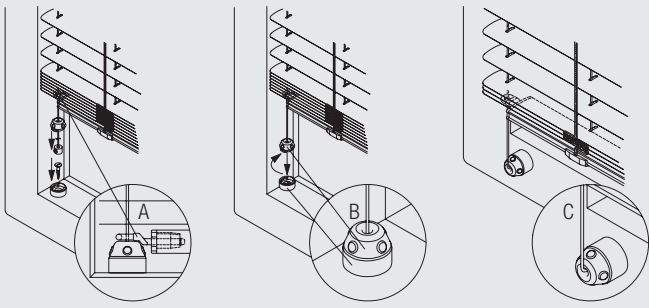

8960

* These colour combinations are recommended, however any other combination is available. Various components can also be colour coordinated/painted at extra cost.

An actual slat is inserted into the headrail for perfect matching of colours and materials to avoid the need to fit a cumbersome valance.

Silent Gliss offers premium customisation for its venetian range. Silent Gliss recommends combinations shown in above chart. Further customisation to match customer wishes is possible.

For leather slat blinds there is the option of a leather covered headrail at an additional cost.

Leather covered slats cannot be specified with decorative (external) slat tapes. The blind hardware is supplied matching the slat colour.

Side guides for stabilising blind system and sloped applications (up to 15°) from vertical.

A and B: Fitting of side guides inside window frame (A: detail eyelet / B: detail wireholder)
C: Fitting of side guides onto front of window frame