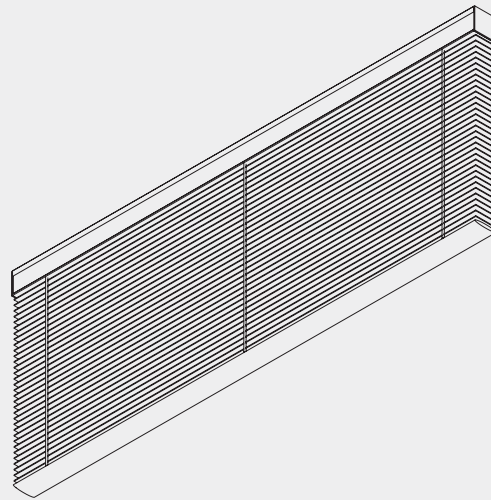

Venetian Blind Systems

 **SilentGliss**[®]

Motorised Venetian Blind System

Silent Gliss® 8960 Wood, Leather or Aluminium

Product Information

- Luxurious motorised Venetian blind system.
- Available with wood, leather or aluminium slats.
- Headrail covered with matching slat.
- Wide and attractive slat colour choice.
- Available with fabric tapes.
- Made to measure.
- Option (extra costs): flame retardancy of wooden slats. Option: side-guide available.
- Applicable with Radio Remote Control System 9940 and Silent Gliss Move app.

8960

Profile and Bending Information

System Dimensions

243 cm (Wood and Leather), 360 cm (Alu)

65 cm

275 cm (Wood and Leather), 360 cm (Alu)

4.6 m² (Wood and Leather), 10 m² (Alu)

Slat stack height calculation

Wooden

Slat width		Blind Drop							
		60cm	90cm	120cm	150cm	180cm	210cm	240cm	270cm
50mm	X	12.0cm	14.5cm	17.0cm	19.5cm	22.0cm	24.5cm	27.0cm	29.5cm

Leather

Slat width		Blind Drop							
		60cm	90cm	120cm	150cm	180cm	210cm	240cm	270cm
50mm	X	16.0cm	18.0cm	20.0cm	22.0cm	24.0cm	26.0cm	28.0cm	30.0cm

Aluminium

Slat width		Blind Drop		
		100cm	200cm	300cm
50mm	X	10.2cm	13.2cm	16.7cm

Please be aware that when tapes are used on venetian blinds, the stack size will be larger than the above stated figures.