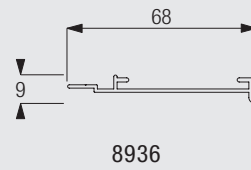

8960

Profile and Bending Information

System Dimensions

243 cm (Wood and Leather), 360 cm (Alu)

65 cm

275 cm (Wood and Leather), 360 cm (Alu)

4.6 m² (Wood and Leather), 10 m² (Alu)

Slat stack height calculation