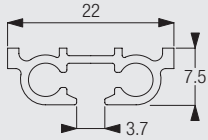

1014

Profile and Bending Information

1014

Min. radius 20 cm

How to Measure

A: System width
B: Cord height

System Dimensions

6 m