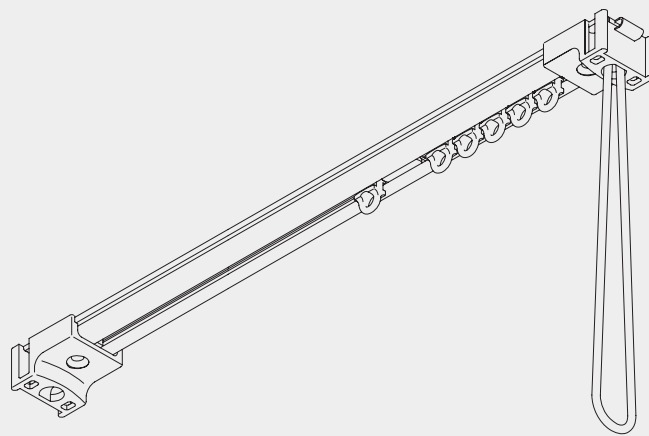

Cord Operated Curtain Track Systems

Cord Operated Curtain Track System

Silent Gliss® 1014

Product Information

- Cord operated curtain track system for residential applications.
- Ideal for sloped and arched applications.
- Maximum system width 6 m. Exact dimensions depend on fabric weight and application.
- For straight and bended applications, with single, double or multiple symmetrical stacks.
- Easy fixing to timber and concrete ceilings.
- Profile is pre-drilled every 30 mm.
- Standard colours: anodised aluminium or white powder coated.
- Standard length of the profiles is 6 m.
- Large and attractive fabric offer.

1014

Profile and Bending Information

1014

Min. radius 20 cm

How to Measure

A: System width
B: Cord height

System Dimensions

6 m

12 kg

Max. Curtain Weight Chart

	1 m	2 m	3 m	4 m	5 m	6 m
	9	8	8	7	7	6
	12	12	11	10	9	8
	6	5	5	4	3	-
	7	6	6	5	4	-
	4	3	3	2	2	-
	6	5	4	4	3	-

(kg max.)

Fixing Points / Tools

Silent Gliss Tool that provides more efficiency and avoids damages to the track

A: Centomat 7200
 B: Magazine 3412 with 50 screws / 12 mm
 C: Magazine 3418 with 50 screws / 18 mm

Fitting Options

CAD download through Silent Gliss Extranet / Downloads

Direct to timber ceiling fixing

The final distances from the wall depend on curtain weight, make-up and any obstructions.