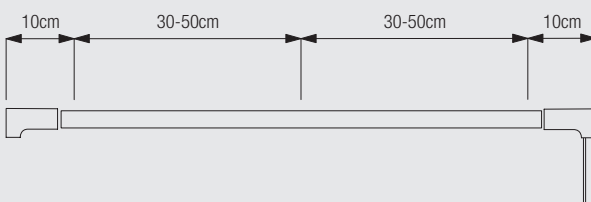

Cord Operated Curtain Track Systems

Cord Operated Curtain Track System

Silent Gliss® 1014

Product Information

- Cord operated curtain track system for residential applications.
- Ideal for sloped and arched applications.
- Maximum system width 6 m. Exact dimensions depend on fabric weight and application.
- For straight and bended applications, with single, double or multiple symmetrical stacks.
- Easy fixing to timber and concrete ceilings.
- Profile is pre-drilled every 30 mm.
- Standard colours: anodised aluminium or white powder coated.
- Standard length of the profiles is 6 m.
- Large and attractive fabric offer.

1014

Profile and Bending Information

1014

Min. radius 20 cm

How to Measure

A: System width
B: Cord height

System Dimensions

6 m

12 kg

Max. Curtain Weight Chart

	1 m	2 m	3 m	4 m	5 m	6 m
	9	8	8	7	7	6
	12	12	11	10	9	8
	6	5	5	4	3	-
	7	6	6	5	4	-
	4	3	3	2	2	-
	6	5	4	4	3	-

(kg max.)

Fixing Points / Tools

Silent Gliss Tool that provides more efficiency and avoids damages to the track

A: Centomat 7200
 B: Magazine 3412 with 50 screws / 12 mm
 C: Magazine 3418 with 50 screws / 18 mm

Fitting Options

CAD download through Silent Gliss Extranet / Downloads

Direct to timber ceiling fixing

The final distances from the wall depend on curtain weight, make-up and any obstructions.