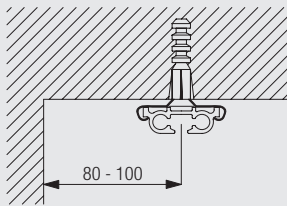

1014

Profile and Bending Information

1014

Min. radius 20 cm

How to Measure

A: System width
B: Cord height

System Dimensions

6 m

A: Centomat 7200
 B: Magazine 3412 with 50 screws / 12 mm
 C: Magazine 3418 with 50 screws / 18 mm

Fitting Options

CAD download through Silent Gliss Extranet / Downloads

Direct to timber ceiling fixing

The final distances from the wall depend on curtain weight, make-up and any obstructions.

Ceiling fix with bracket 3114

3114
Bracket

The final distances from the wall depend on curtain weight, make-up and any obstructions.

1014

Standard Accessories

3085	Spring stop		3340	Cord/Chain weight	
3533	Glider		3599	Hook	