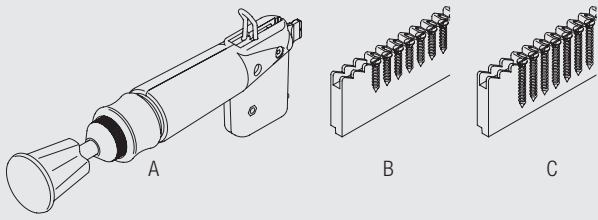

Cord Operated Curtain Track Systems

Cord Operated Curtain Track System

Silent Gliss® 1014

Product Information

- Cord operated curtain track system for residential applications.
- Ideal for sloped and arched applications.
- Maximum system width 6 m. Exact dimensions depend on fabric weight and application.
- For straight and bended applications, with single, double or multiple symmetrical stacks.
- Easy fixing to timber and concrete ceilings.
- Profile is pre-drilled every 30 mm.
- Standard colours: anodised aluminium or white powder coated.
- Standard length of the profiles is 6 m.
- Large and attractive fabric offer.

1014

Profile and Bending Information

1014

Min. radius 20 cm

How to Measure

A: System width
B: Cord height

System Dimensions

6 m

12 kg

Max. Curtain Weight Chart

	1 m	2 m	3 m	4 m	5 m	6 m
	9	8	8	7	7	6
	12	12	11	10	9	8
	6	5	5	4	3	-
	7	6	6	5	4	-
	4	3	3	2	2	-
	6	5	4	4	3	-

(kg max.)

Fixing Points / Tools

Silent Gliss Tool that provides more efficiency and avoids damages to the track

A: Centomat 7200
 B: Magazine 3412 with 50 screws / 12 mm
 C: Magazine 3418 with 50 screws / 18 mm

Fitting Options

CAD download through Silent Gliss Extranet / Downloads

Direct to timber ceiling fixing

The final distances from the wall depend on curtain weight, make-up and any obstructions.