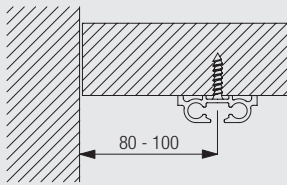

1014

Profile and Bending Information

1014

Min. radius 20 cm

How to Measure

A: System width
B: Cord height

System Dimensions

6 m

12 kg

Max. Curtain Weight Chart

	1 m	2 m	3 m	4 m	5 m	6 m
	9	8	8	7	7	6
	12	12	11	10	9	8
	6	5	5	4	3	-
	7	6	6	5	4	-
	4	3	3	2	2	-
	6	5	4	4	3	-

(kg max.)

Fixing Points / Tools

Silent Gliss Tool that provides more efficiency and avoids damages to the track

A: Centomat 7200
 B: Magazine 3412 with 50 screws / 12 mm
 C: Magazine 3418 with 50 screws / 18 mm

Fitting Options

CAD download through Silent Gliss Extranet / Downloads

Direct to timber ceiling fixing

The final distances from the wall depend on curtain weight, make-up and any obstructions.