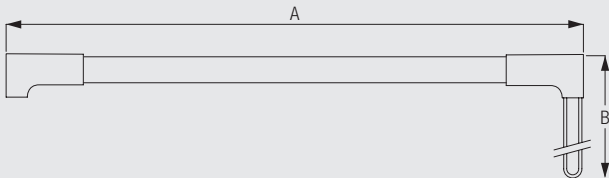

Cord Operated Curtain Track Systems

Cord Operated Curtain Track System

Silent Gliss® 1014

Product Information

- Cord operated curtain track system for residential applications.
- Ideal for sloped and arched applications.
- Maximum system width 6 m. Exact dimensions depend on fabric weight and application.
- For straight and bended applications, with single, double or multiple symmetrical stacks.
- Easy fixing to timber and concrete ceilings.
- Profile is pre-drilled every 30 mm.
- Standard colours: anodised aluminium or white powder coated.
- Standard length of the profiles is 6 m.
- Large and attractive fabric offer.

1014

Profile and Bending Information

1014

Min. radius 20 cm

How to Measure

A: System width
B: Cord height

System Dimensions

6 m

12 kg

Max. Curtain Weight Chart

	1 m	2 m	3 m	4 m	5 m	6 m
	9	8	8	7	7	6
	12	12	11	10	9	8
	6	5	5	4	3	-
	7	6	6	5	4	-
	4	3	3	2	2	-
	6	5	4	4	3	-

(kg max.)

Fixing Points / Tools

Silent Gliss Tool that provides more efficiency and avoids damages to the track

A: Centomat 7200
 B: Magazine 3412 with 50 screws / 12 mm
 C: Magazine 3418 with 50 screws / 18 mm

Fitting Options

CAD download through Silent Gliss Extranet / Downloads

Direct to timber ceiling fixing

The final distances from the wall depend on curtain weight, make-up and any obstructions.