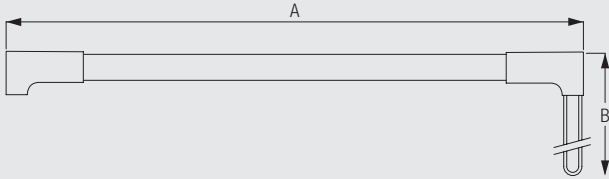

Cord Operated Curtain Track Systems

Cord Operated Curtain Track System

Silent Gliss® 1016

Product Information

- Two channel cord operated curtain track system for residential and contract applications.
- Elegant and bendable profile, ideal for sloped and arched applications.
- For light and medium weight applications.
- Maximum system width 6 m. Exact dimensions depend on fabric weight and application.
- For straight and bended applications with single, double or multiple symmetrical stacks.
- Easy fixing to all types of ceilings.
- Profile is pre-drilled every 40 cm.
- Standard colours: anodised aluminium or white powder coated.
- Standard length of the profiles is 6 m.
- Large and attractive fabric offer.

1016

Profile and Bending Information

1016

Min. radius 25 cm

How to measure

A: System width
B: Cord height

System Dimension

6 m

12 kg

Max. Curtain Weight Chart

	1 m	2 m	3 m	4 m	5m	6m
	10	9	9	8	7	7
	12	11	11	10	9	9
	7	6	5	5	4	-
	8	7	6	6	5	-
	5	4	4	3	3	-
	7	6	5	5	4	-

(kg max.)

Fixing Points

Direct to ceiling fitting

The final distances from the wall depend on curtain weight, make-up and any obstructions.