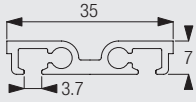

Cord Operated Curtain Track Systems

Cord Operated Curtain Track System

Silent Gliss® 1016

Product Information

- Two channel cord operated curtain track system for residential and contract applications.
- Elegant and bendable profile, ideal for sloped and arched applications.
- For light and medium weight applications.
- Maximum system width 6 m. Exact dimensions depend on fabric weight and application.
- For straight and bended applications with single, double or multiple symmetrical stacks.
- Easy fixing to all types of ceilings.
- Profile is pre-drilled every 40 cm.
- Standard colours: anodised aluminium or white powder coated.
- Standard length of the profiles is 6 m.
- Large and attractive fabric offer.

1016

Profile and Bending Information

1016

Min. radius 25 cm

How to measure

A: System width
B: Cord height

System Dimension

6 m

12 kg

Max. Curtain Weight Chart

	1 m	2 m	3 m	4 m	5m	6m
	10	9	9	8	7	7
	12	11	11	10	9	9
	7	6	5	5	4	-
	8	7	6	6	5	-
	5	4	4	3	3	-
	7	6	5	5	4	-

(kg max.)

Fixing Points

Direct to ceiling fitting

The final distances from the wall depend on curtain weight, make-up and any obstructions.