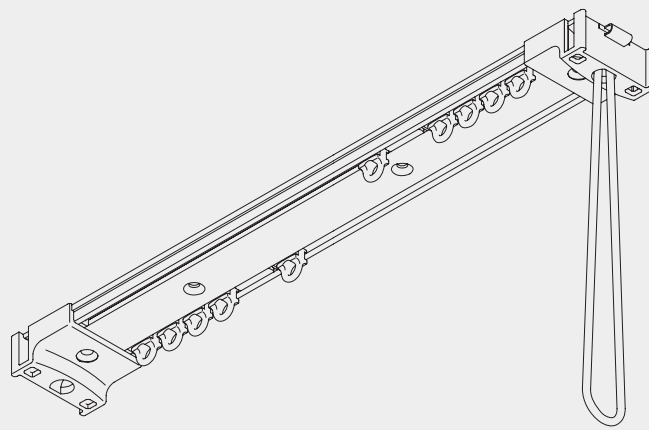

Cord Operated Curtain Track Systems

Cord Operated Curtain Track System

Silent Gliss® 1016

Product Information

- Two channel cord operated curtain track system for residential and contract applications.
- Elegant and bendable profile, ideal for sloped and arched applications.
- For light and medium weight applications.
- Maximum system width 6 m. Exact dimensions depend on fabric weight and application.
- For straight and bended applications with single, double or multiple symmetrical stacks.
- Easy fixing to all types of ceilings.
- Profile is pre-drilled every 40 cm.
- Standard colours: anodised aluminium or white powder coated.
- Standard length of the profiles is 6 m.
- Large and attractive fabric offer.

1016

Profile and Bending Information

1016

Min. radius 25 cm

How to measure

A: System width
B: Cord height

System Dimension

6 m

12 kg

Max. Curtain Weight Chart

	1 m	2 m	3 m	4 m	5m	6m
	10	9	9	8	7	7
	12	11	11	10	9	9
	7	6	5	5	4	-
	8	7	6	6	5	-
	5	4	4	3	3	-
	7	6	5	5	4	-

(kg max.)

Fixing Points

Direct to ceiling fitting

The final distances from the wall depend on curtain weight, make-up and any obstructions.

Standard Accessories

3085	Spring stop		3340	Cord/Chain weight	
3533	Glider		3599	Hook	

Optional Accessories

3070	End stop		3534	Glider 3533 in strip form	
3537	Glider		3548	Clic-glider	
3549	Clic-hookglider		3582	Hook	
3598	Eyelet				