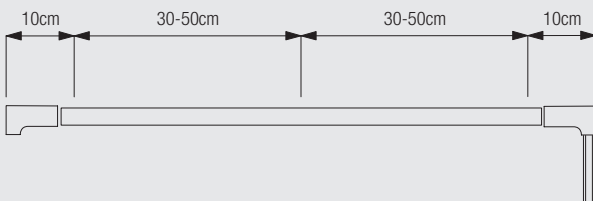

Cord Operated Curtain Track Systems

Cord Operated Curtain Track System

Silent Gliss® 1016

Product Information

- Two channel cord operated curtain track system for residential and contract applications.
- Elegant and bendable profile, ideal for sloped and arched applications.
- For light and medium weight applications.
- Maximum system width 6 m. Exact dimensions depend on fabric weight and application.
- For straight and bended applications with single, double or multiple symmetrical stacks.
- Easy fixing to all types of ceilings.
- Profile is pre-drilled every 40 cm.
- Standard colours: anodised aluminium or white powder coated.
- Standard length of the profiles is 6 m.
- Large and attractive fabric offer.

1016

Profile and Bending Information

1016

Min. radius 25 cm

How to measure

A: System width
B: Cord height

System Dimension

6 m

12 kg

Max. Curtain Weight Chart

	1 m	2 m	3 m	4 m	5m	6m
	10	9	9	8	7	7
	12	11	11	10	9	9
	7	6	5	5	4	-
	8	7	6	6	5	-
	5	4	4	3	3	-
	7	6	5	5	4	-

(kg max.)

Fixing Points

Direct to ceiling fitting

The final distances from the wall depend on curtain weight, make-up and any obstructions.