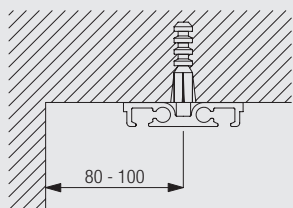

1016

Profile and Bending Information

1016

Min. radius 25 cm

How to measure

A: System width
B: Cord height

System Dimension

6 m

12 kg

Max. Curtain Weight Chart

	1 m	2 m	3 m	4 m	5m	6m
	10	9	9	8	7	7
	12	11	11	10	9	9
	7	6	5	5	4	-
	8	7	6	6	5	-
	5	4	4	3	3	-
	7	6	5	5	4	-

(kg max.)

Fixing Points

Direct to ceiling fitting

The final distances from the wall depend on curtain weight, make-up and any obstructions.