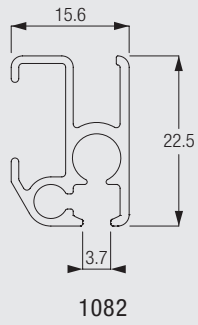

3000

Profile and Bending Information

How to measure

A: System width
B: Cord height

System Dimensions

6 m

15 kg

Max. Curtain Weight Chart

Ceiling fitting with bracket 3603

The final distances from the wall depend on curtain weight, make-up and any obstructions.

Ceiling fitting with bracket 3603 and double arms 3272-3274

	x (mm)
3272	69
3273	92
3274	122

The final distances from the wall depend on curtain weight, make-up and any obstructions.

Wall fitting with universal brackets 3630/3655/3660

	X (mm)
3630	39
3655	54
3660	69

Wall fitting with brackets 3134-39 and bracket 3603

	X (mm)
3134	76
3135	96
3136	116
3137	136
3138	166
3139	216

Wall fitting with adjustable bracket support 3271, bracket plates 3272-74 and bracket 3603

	X (mm)
3271/3272	84-119
3271/3273	119-134
3271/3274	134-169