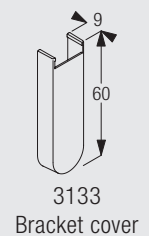

Ceiling fitting with bracket 3603

The final distances from the wall depend on curtain weight, make-up and any obstructions.

Ceiling fitting with bracket 3603 and double arms 3272-3274

	x (mm)
3272	69
3273	92
3274	122

The final distances from the wall depend on curtain weight, make-up and any obstructions.

Wall fitting with universal brackets 3630/3655/3660

	X (mm)
3630	39
3655	54
3660	69

Wall fitting with brackets 3134-39 and bracket 3603

	X (mm)
3134	76
3135	96
3136	116
3137	136
3138	166
3139	216

Wall fitting with adjustable bracket support 3271, bracket plates 3272-74 and bracket 3603

	X (mm)
3271/3272	84-119
3271/3273	119-134
3271/3274	134-169