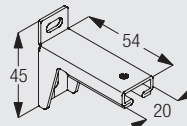

Ceiling fitting with bracket 3603

The final distances from the wall depend on curtain weight, make-up and any obstructions.

Ceiling fitting with bracket 3603 and double arms 3272-3274

	x (mm)
3272	69
3273	92
3274	122

The final distances from the wall depend on curtain weight, make-up and any obstructions.

Wall fitting with universal brackets 3630/3655/3660

	X (mm)
3630	39
3655	54
3660	69

Wall fitting with brackets 3134-39 and bracket 3603

	X (mm)
3134	76
3135	96
3136	116
3137	136
3138	166
3139	216

Wall fitting with adjustable bracket support 3271, bracket plates 3272-74 and bracket 3603

	X (mm)
3271/3272	84-119
3271/3273	119-134
3271/3274	134-169