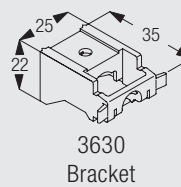

Ceiling fitting with bracket 3603

The final distances from the wall depend on curtain weight, make-up and any obstructions.

Ceiling fitting with bracket 3603 and double arms 3272-3274

	x (mm)
3272	69
3273	92
3274	122

The final distances from the wall depend on curtain weight, make-up and any obstructions.

Wall fitting with universal brackets 3630/3655/3660

	X (mm)
3630	39
3655	54
3660	69

Wall fitting with brackets 3134-39 and bracket 3603

	X (mm)
3134	76
3135	96
3136	116
3137	136
3138	166
3139	216

Wall fitting with adjustable bracket support 3271, bracket plates 3272-74 and bracket 3603

	X (mm)
3271/3272	84-119
3271/3273	119-134
3271/3274	134-169