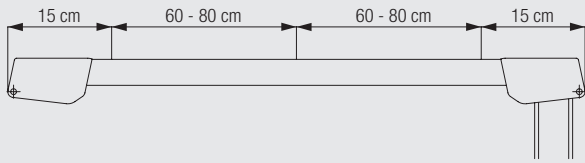

3000

Profile and Bending Information

How to measure

A: System width
B: Cord height

System Dimensions

6 m

15 kg

Max. Curtain Weight Chart

	1 m	2 m	3 m	4 m	5 m	6 m
	15	15	14	14	13	13
	15	15	14	14	13	13
	11	10	9	7	6	5
	11	10	9	7	6	5
	6	5	5	4	4	3
	6	5	5	4	4	3
	5	4	4	3	3	2
	5	4	4	3	3	2

(kg max.)

Fixing Points

Fitting Options

CAD download through Silent Gliss Extranet / Downloads

Ceiling fitting with bracket 3603

The final distances from the wall depend on curtain weight, make-up and any obstructions.

Ceiling fitting with bracket 3603 and double arms 3272-3274

	x (mm)
3272	69
3273	92
3274	122