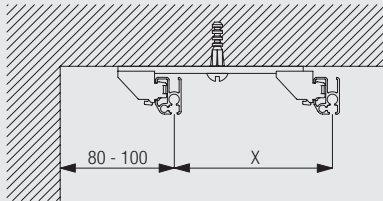

	1 m	2 m	3 m	4 m	5 m	6 m
	15	15	14	14	13	13
	15	15	14	14	13	13
	11	10	9	7	6	5
	11	10	9	7	6	5
	6	5	5	4	4	3
	6	5	5	4	4	3
	5	4	4	3	3	2
	5	4	4	3	3	2

(kg max.)

Fixing Points

Fitting Options

CAD download through Silent Gliss Extranet / Downloads

Ceiling fitting with bracket 3603

The final distances from the wall depend on curtain weight, make-up and any obstructions.

Ceiling fitting with bracket 3603 and double arms 3272-3274

	x (mm)
3272	69
3273	92
3274	122