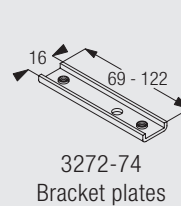

Ceiling fitting with bracket 3603

The final distances from the wall depend on curtain weight, make-up and any obstructions.

Ceiling fitting with bracket 3603 and double arms 3272-3274

	x (mm)
3272	69
3273	92
3274	122

The final distances from the wall depend on curtain weight, make-up and any obstructions.

Wall fitting with universal brackets 3630/3655/3660

	X (mm)
3630	39
3655	54
3660	69

Wall fitting with brackets 3134-39 and bracket 3603

	X (mm)
3134	76
3135	96
3136	116
3137	136
3138	166
3139	216

Wall fitting with adjustable bracket support 3271, bracket plates 3272-74 and bracket 3603

	X (mm)
3271/3272	84-119
3271/3273	119-134
3271/3274	134-169