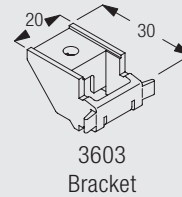

Ceiling fitting with bracket 3603

The final distances from the wall depend on curtain weight, make-up and any obstructions.

Ceiling fitting with bracket 3603 and double arms 3272-3274

	x (mm)
3272	69
3273	92
3274	122

The final distances from the wall depend on curtain weight, make-up and any obstructions.

Wall fitting with universal brackets 3630/3655/3660

	X (mm)
3630	39
3655	54
3660	69

Wall fitting with brackets 3134-39 and bracket 3603

	X (mm)
3134	76
3135	96
3136	116
3137	136
3138	166
3139	216

Wall fitting with adjustable bracket support 3271, bracket plates 3272-74 and bracket 3603

	X (mm)
3271/3272	84-119
3271/3273	119-134
3271/3274	134-169