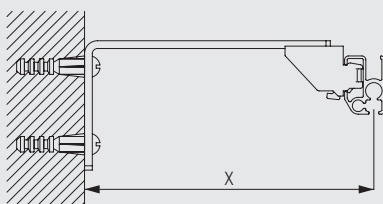

Ceiling fitting with bracket 3603

The final distances from the wall depend on curtain weight, make-up and any obstructions.

Ceiling fitting with bracket 3603 and double arms 3272-3274

	x (mm)
3272	69
3273	92
3274	122

The final distances from the wall depend on curtain weight, make-up and any obstructions.

Wall fitting with universal brackets 3630/3655/3660

	X (mm)
3630	39
3655	54
3660	69

Wall fitting with brackets 3134-39 and bracket 3603

	X (mm)
3134	76
3135	96
3136	116
3137	136
3138	166
3139	216

Wall fitting with adjustable bracket support 3271, bracket plates 3272-74 and bracket 3603

	X (mm)
3271/3272	84-119
3271/3273	119-134
3271/3274	134-169