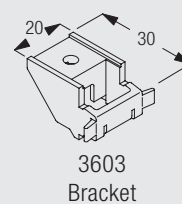

Ceiling fitting with bracket 3603

The final distances from the wall depend on curtain weight, make-up and any obstructions.

Ceiling fitting with bracket 3603 and double arms 3272-3274

	x (mm)
3272	69
3273	92
3274	122

The final distances from the wall depend on curtain weight, make-up and any obstructions.

Wall fitting with universal brackets 3630/3655/3660

	X (mm)
3630	39
3655	54
3660	69

Wall fitting with brackets 3134-39 and bracket 3603

	X (mm)
3134	76
3135	96
3136	116
3137	136
3138	166
3139	216

Wall fitting with adjustable bracket support 3271, bracket plates 3272-74 and bracket 3603

	X (mm)
3271/3272	84-119
3271/3273	119-134
3271/3274	134-169