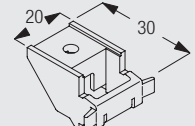

3603
Bracket

Standard Accessories

3085 Spring stop

3340 Cord/Chain weight

3533 Glider

3599 Hook

Optional Accessories

3070 End stop

3534 Glider 3533 in strip form

3537 Glider

3548 Clic-glider

3549 Clic-hookglider

3582 Hook

3598 Eyelet

3000