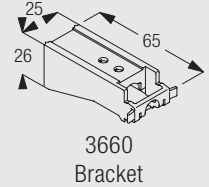

Ceiling fitting with bracket 3603

The final distances from the wall depend on curtain weight, make-up and any obstructions.

Ceiling fitting with bracket 3603 and double arms 3272-3274

	x (mm)
3272	69
3273	92
3274	122

The final distances from the wall depend on curtain weight, make-up and any obstructions.

Wall fitting with universal brackets 3630/3655/3660

	X (mm)
3630	39
3655	54
3660	69

Wall fitting with brackets 3134-39 and bracket 3603

	X (mm)
3134	76
3135	96
3136	116
3137	136
3138	166
3139	216

Wall fitting with adjustable bracket support 3271, bracket plates 3272-74 and bracket 3603

	X (mm)
3271/3272	84-119
3271/3273	119-134
3271/3274	134-169