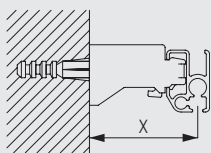

Ceiling fitting with bracket 3603

The final distances from the wall depend on curtain weight, make-up and any obstructions.

Ceiling fitting with bracket 3603 and double arms 3272-3274

	x (mm)
3272	69
3273	92
3274	122

The final distances from the wall depend on curtain weight, make-up and any obstructions.

Wall fitting with universal brackets 3630/3655/3660

	X (mm)
3630	39
3655	54
3660	69

Wall fitting with brackets 3134-39 and bracket 3603