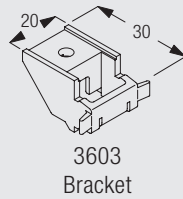

	1 m	2 m	3 m	4 m	5 m	6 m
	15	15	14	14	13	13
	15	15	14	14	13	13
	11	10	9	7	6	5
	11	10	9	7	6	5
	6	5	5	4	4	3
	6	5	5	4	4	3
	5	4	4	3	3	2
	5	4	4	3	3	2

(kg max.)

Fixing Points

Fitting Options

CAD download through Silent Gliss Extranet / Downloads

Ceiling fitting with bracket 3603

The final distances from the wall depend on curtain weight, make-up and any obstructions.

Ceiling fitting with bracket 3603 and double arms 3272-3274

	x (mm)
3272	69
3273	92
3274	122