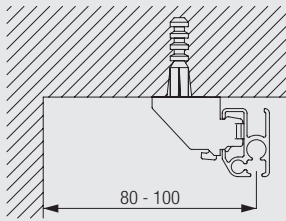

3000

Profile and Bending Information

How to measure

A: System width
B: Cord height

System Dimensions

6 m

15 kg

Max. Curtain Weight Chart

	1 m	2 m	3 m	4 m	5 m	6 m
	15	15	14	14	13	13
	15	15	14	14	13	13
	11	10	9	7	6	5
	11	10	9	7	6	5
	6	5	5	4	4	3
	6	5	5	4	4	3
	5	4	4	3	3	2
	5	4	4	3	3	2

(kg max.)

Fixing Points

Fitting Options

CAD download through Silent Gliss Extranet / Downloads

Ceiling fitting with bracket 3603

The final distances from the wall depend on curtain weight, make-up and any obstructions.

Ceiling fitting with bracket 3603 and double arms 3272-3274

	x (mm)
3272	69
3273	92
3274	122