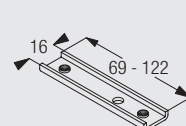

3272-74
Bracket plates