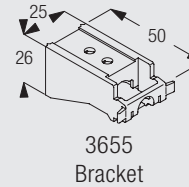

Ceiling fitting with bracket 3603

The final distances from the wall depend on curtain weight, make-up and any obstructions.

Ceiling fitting with bracket 3603 and double arms 3272-3274

	x (mm)
3272	69
3273	92
3274	122

The final distances from the wall depend on curtain weight, make-up and any obstructions.

Wall fitting with universal brackets 3630/3655/3660

	X (mm)
3630	39
3655	54
3660	69

Wall fitting with brackets 3134-39 and bracket 3603

	X (mm)
3134	76
3135	96
3136	116
3137	136
3138	166
3139	216

Wall fitting with adjustable bracket support 3271, bracket plates 3272-74 and bracket 3603

	X (mm)
3271/3272	84-119
3271/3273	119-134
3271/3274	134-169