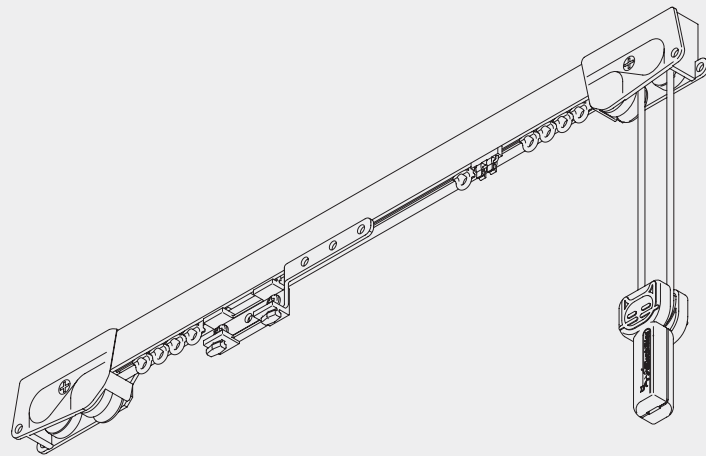

Cord Operated Curtain Track Systems

Cord Operated Curtain Track System

Silent Gliss® 3000

Product Information

- Universal cord operated curtain track system for residential and contract applications.
- For medium weight curtains.
- Maximum system width 6 m. Exact dimensions depend on fabric weight and application.
- For straight and bended applications with single, double or multiple symmetrical stacks.
- Standard colours: anodised aluminium or white powder coated.
- Standard length of the profiles is 6 m.
- Easy ceiling or wall fix to all surfaces.
- Delivered ready assembled. Large and attractive fabric offer.

3000

Profile and Bending Information

How to measure

A: System width
B: Cord height

System Dimensions

6 m

15 kg

Max. Curtain Weight Chart

Ceiling fitting with bracket 3603

The final distances from the wall depend on curtain weight, make-up and any obstructions.

Ceiling fitting with bracket 3603 and double arms 3272-3274

	x (mm)
3272	69
3273	92
3274	122