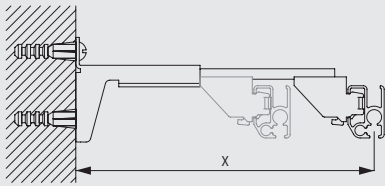

Ceiling fitting with bracket 3603

The final distances from the wall depend on curtain weight, make-up and any obstructions.

Ceiling fitting with bracket 3603 and double arms 3272-3274

	x (mm)
3272	69
3273	92
3274	122

The final distances from the wall depend on curtain weight, make-up and any obstructions.

Wall fitting with universal brackets 3630/3655/3660

	X (mm)
3630	39
3655	54
3660	69

Wall fitting with brackets 3134-39 and bracket 3603

	X (mm)
3134	76
3135	96
3136	116
3137	136
3138	166
3139	216

Wall fitting with adjustable bracket support 3271, bracket plates 3272-74 and bracket 3603

	X (mm)
3271/3272	84-119
3271/3273	119-134
3271/3274	134-169