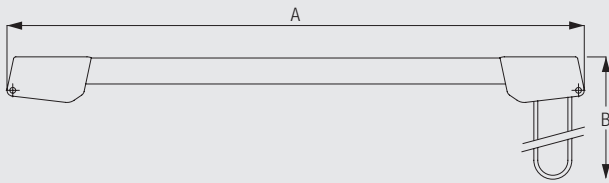

Cord Operated Curtain Track Systems

Cord Operated Curtain Track System

Silent Gliss® 3000

Product Information

- Universal cord operated curtain track system for residential and contract applications.
- For medium weight curtains.
- Maximum system width 6 m. Exact dimensions depend on fabric weight and application.
- For straight and bended applications with single, double or multiple symmetrical stacks.
- Standard colours: anodised aluminium or white powder coated.
- Standard length of the profiles is 6 m.
- Easy ceiling or wall fix to all surfaces.
- Delivered ready assembled. Large and attractive fabric offer.

3000

Profile and Bending Information

How to measure

A: System width
B: Cord height

System Dimensions

6 m

15 kg

Max. Curtain Weight Chart

Ceiling fitting with bracket 3603

The final distances from the wall depend on curtain weight, make-up and any obstructions.

Ceiling fitting with bracket 3603 and double arms 3272-3274

	x (mm)
3272	69
3273	92
3274	122