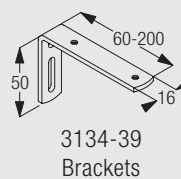

Ceiling fitting with bracket 3603

The final distances from the wall depend on curtain weight, make-up and any obstructions.

Ceiling fitting with bracket 3603 and double arms 3272-3274

	x (mm)
3272	69
3273	92
3274	122

The final distances from the wall depend on curtain weight, make-up and any obstructions.

Wall fitting with universal brackets 3630/3655/3660

	X (mm)
3630	39
3655	54
3660	69

Wall fitting with brackets 3134-39 and bracket 3603

	X (mm)
3134	76
3135	96
3136	116
3137	136
3138	166
3139	216

Wall fitting with adjustable bracket support 3271, bracket plates 3272-74 and bracket 3603

	X (mm)
3271/3272	84-119
3271/3273	119-134
3271/3274	134-169