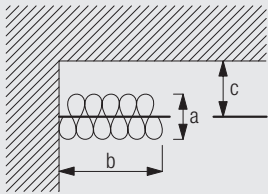

Cord Operated Curtain Track Systems

Cord Operated Curtain Track System

Silent Gliss® 6120

Product Information

- Cord operated curtain track system for contract as well as residential use.
- For light and medium weight curtains.
- The maximum width is 6 m. The maximum dimension of the system depends on fabric weight and application.
- Easy ceiling or wall fixing.
- The system is bendable.
- Elegant round look of the profile. It is available in various finishes.
- Strong and elegant appearance.
- Standard colours: anodised aluminium or white powder coated.
- Standard length of the profiles is 6 m.
- Delivered ready assembled. Large and attractive fabric offer.
- All regular curtain heading systems as well as Wave and Wave XL can be applied with Silent Gliss 6120.

6120

Profile and Bending Information

6106

Min. radius 30 cm
Wave XL: Min. radius 50 cm

How to measure

A: System width
B: Cord height

Stack size calculation Wave XL

a = Stack depth 35 cm
b = Stack size
c = Min. distance 22 cm

System width		77-107	108-143	144-179	180-215	216-251	252-287	288-323	324-359	360-395
System width	b	28	33	38	43	48	53	58	63	68
System width		396-431	432-468	469-503	504-539	540-575	576-600			
System width	b	73	78	83	88	93	98			
System width		154-217	218-289	290-361	362-433	434-505	506-577	578-600		
System width	b	28	33	38	43	48	53	58		