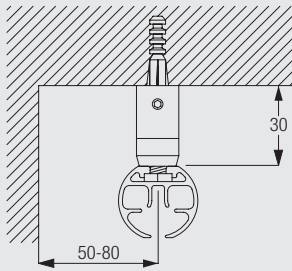

Wave XL curtain heading system

Wave XL is especially designed for high and large application areas through generously designed waves with large cross section dimensions.

The Wave XL components are:

- 2216 Cord 0,85 mm
- 6013 Endstop
- 6349 Curtain tape
- 6363 Iron tape
- 6391 Hanger
- 6392 Heading film
- 6393 Glider
- 6395 Extension
- 6398 Clip
- 6399 Carrier for draw rod
- 2255 Brake comb.

Fixing Points

Ceiling fitting with Mini-Hanger 6175

The final distances from the wall depend on curtain weight, make-up and any obstructions.

Min. distance from wall to middle of profile when using Wave XL: 22 cm.