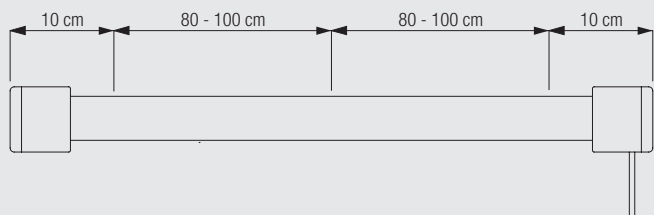

Wave XL curtain heading system

Wave XL is especially designed for high and large application areas through generously designed waves with large cross section dimensions.

The Wave XL components are:

- 2216 Cord 0,85 mm
- 6013 Endstop
- 6349 Curtain tape
- 6363 Iron tape
- 6391 Hanger
- 6392 Heading film
- 6393 Glider
- 6395 Extension
- 6398 Clip
- 6399 Carrier for draw rod
- 2255 Brake comb.

Fixing Points

Ceiling fitting with Mini-Hanger 6175

The final distances from the wall depend on curtain weight, make-up and any obstructions.

Min. distance from wall to middle of profile when using Wave XL: 22 cm.