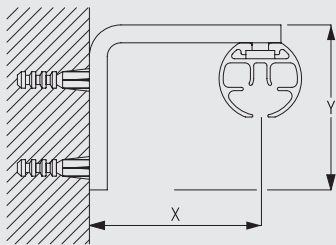

Wave XL curtain heading system

Wave XL is especially designed for high and large application areas through generously designed waves with large cross section dimensions.

The Wave XL components are:

- 2216 Cord 0,85 mm
- 6013 Endstop
- 6349 Curtain tape
- 6363 Iron tape
- 6391 Hanger
- 6392 Heading film
- 6393 Glider
- 6395 Extension
- 6398 Clip
- 6399 Carrier for draw rod
- 2255 Brake comb.

Fixing Points

Ceiling fitting with Mini-Hanger 6175

The final distances from the wall depend on curtain weight, make-up and any obstructions.

Min. distance from wall to middle of profile when using Wave XL: 22 cm.

Wall fitting with brackets 3080-3083

	X (mm)
3080	52
3081	92
3082	142
3083	192

Wall fitting with brackets 6133-6136

	X (mm)	Y (mm)
6133	65	60
6134	115	60
6135	165	90
6136	215	90

Standard Accessories

3340	Cord/Chain weight		3599	Hook	
6086	Spring stop		6283	Roller	