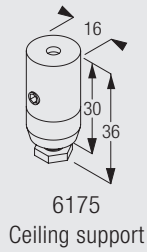

Wave XL curtain heading system

Wave XL is especially designed for high and large application areas through generously designed waves with large cross section dimensions.

The Wave XL components are:

- 2216 Cord 0,85 mm
- 6013 Endstop
- 6349 Curtain tape
- 6363 Iron tape
- 6391 Hanger
- 6392 Heading film
- 6393 Glider
- 6395 Extension
- 6398 Clip
- 6399 Carrier for draw rod
- 2255 Brake comb.

Fixing Points

Ceiling fitting with Mini-Hanger 6175

The final distances from the wall depend on curtain weight, make-up and any obstructions.

Min. distance from wall to middle of profile when using Wave XL: 22 cm.