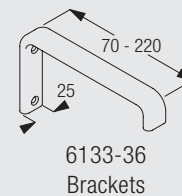

Fixing Points

Ceiling fitting with Mini-Hanger 6175

The final distances from the wall depend on curtain weight, make-up and any obstructions.

Min. distance from wall to middle of profile when using Wave XL: 22 cm.

Wall fitting with brackets 3080-3083

	X (mm)
3080	52
3081	92
3082	142
3083	192

Wall fitting with brackets 6133-6136

	X (mm)	Y (mm)
6133	65	60
6134	115	60
6135	165	90
6136	215	90

Standard Accessories

3340	Cord/Chain weight		3599	Hook	
6086	Spring stop		6283	Roller	

Optional Accessories

3581	Hook		3582	Hook	
3598	Eyelet		6057	Glider	

6065 Endstop

6083 Glider

6096 Glider 6083 in strip form

6213 Clic-Glider

6120

6120