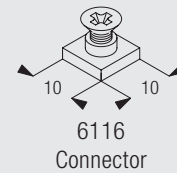

Wave XL curtain heading system

Wave XL is especially designed for high and large application areas through generously designed waves with large cross section dimensions.

The Wave XL components are:

- 2216 Cord 0,85 mm
- 6013 Endstop
- 6349 Curtain tape
- 6363 Iron tape
- 6391 Hanger
- 6392 Heading film
- 6393 Glider
- 6395 Extension
- 6398 Clip
- 6399 Carrier for draw rod
- 2255 Brake comb.

Fixing Points

Ceiling fitting with Mini-Hanger 6175

The final distances from the wall depend on curtain weight, make-up and any obstructions.

Min. distance from wall to middle of profile when using Wave XL: 22 cm.

Wall fitting with brackets 3080-3083

	X (mm)
3080	52
3081	92
3082	142
3083	192

Wall fitting with brackets 6133-6136

	X (mm)	Y (mm)
6133	65	60
6134	115	60
6135	165	90
6136	215	90

Standard Accessories

3340	Cord/Chain weight		3599	Hook	
6086	Spring stop		6283	Roller	