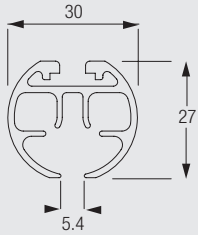

Cord Operated Curtain Track Systems

Cord Operated Curtain Track System

Silent Gliss® 6120

Product Information

- Cord operated curtain track system for contract as well as residential use.
- For light and medium weight curtains.
- The maximum width is 6 m. The maximum dimension of the system depends on fabric weight and application.
- Easy ceiling or wall fixing.
- The system is bendable.
- Elegant round look of the profile. It is available in various finishes.
- Strong and elegant appearance.
- Standard colours: anodised aluminium or white powder coated.
- Standard length of the profiles is 6 m.
- Delivered ready assembled. Large and attractive fabric offer.
- All regular curtain heading systems as well as Wave and Wave XL can be applied with Silent Gliss 6120.

6120

Profile and Bending Information

6106

Min. radius 30 cm
Wave XL: Min. radius 50 cm

How to measure

A: System width
B: Cord height

Stack size calculation Wave XL

a = Stack depth 35 cm
b = Stack size
c = Min. distance 22 cm

System width		77-107	108-143	144-179	180-215	216-251	252-287	288-323	324-359	360-395
System width	b	28	33	38	43	48	53	58	63	68
System width		396-431	432-468	469-503	504-539	540-575	576-600			
System width	b	73	78	83	88	93	98			
System width		154-217	218-289	290-361	362-433	434-505	506-577	578-600		
System width	b	28	33	38	43	48	53	58		

(dimensions in cm)

6120

System Dimensions

6 m

14 kg

Max. Curtain Weight Charts

Standard Application with Glider

	1 m	2 m	3 m	4 m	5 m	6 m
	9	9	8	8	7	7
	10	10	9	9	8	8
	7	7	6	6	5	5
	8	8	7	7	6	6
	4	4	3	3	2	2
	5	5	4	4	3	3
	3	3	2	2	1	1
	4	4	3	3	2	2