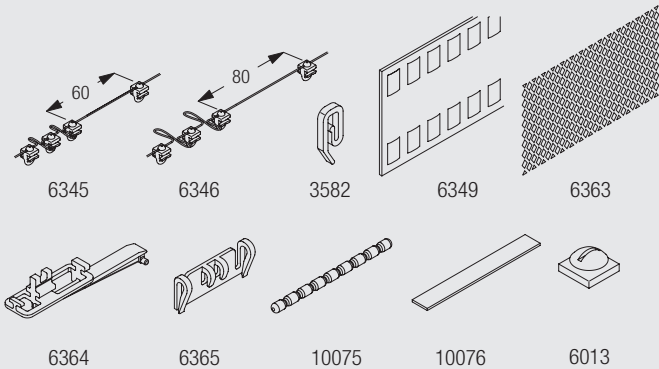

Option Wave / Wave XL

	2 m	3 m	4 m	5 m	6 m
	5	7.5	8	7	7
	5	7.5	8	8	8
	5	6	6	5	5
	5	6	6	6	6
	4	3	3	2	2
	4	4	4	3	3
	3	2	2	1	1
	3	3	3	2	2

(load limitation max. 2.5 kg per m)

6120

System Options

Wave Curtain heading system

Wave is an exciting contemporary curtain heading system which allows curtains to hang in a continuous wave which is smooth, simple and elegant.

The Wave components are:

- 3582 - Hook
- 6013 - Endstop
- 6345 - Glider cord 60 mm
- 6346 - Glider cord 80 mm
- 6349 - Curtain tape
- 6363 - Iron tape
- 6364 - Extension
- 6365 - Hanger
- 6366 - Carrier for draw rod
- 10075 - Lead weight 50 gr/m
- 10076 - Fabric weight
- 2255 - Brake comb.