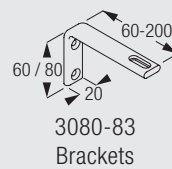

Wave XL curtain heading system

Wave XL is especially designed for high and large application areas through generously designed waves with large cross section dimensions.

The Wave XL components are:

- 2216 Cord 0,85 mm
- 6013 Endstop
- 6349 Curtain tape
- 6363 Iron tape
- 6391 Hanger
- 6392 Heading film
- 6393 Glider
- 6395 Extension
- 6398 Clip
- 6399 Carrier for draw rod
- 2255 Brake comb.

Fixing Points

Ceiling fitting with Mini-Hanger 6175

The final distances from the wall depend on curtain weight, make-up and any obstructions.

Min. distance from wall to middle of profile when using Wave XL: 22 cm.

Wall fitting with brackets 3080-3083

	X (mm)
3080	52
3081	92
3082	142
3083	192

Wall fitting with brackets 6133-6136

	X (mm)	Y (mm)
6133	65	60
6134	115	60
6135	165	90
6136	215	90

Standard Accessories

3340	Cord/Chain weight		3599	Hook	
6086	Spring stop		6283	Roller	