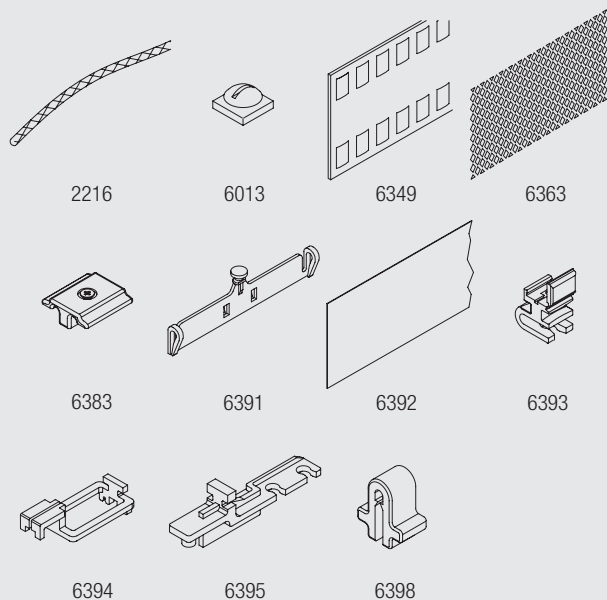

Wave is an exciting contemporary curtain heading system which allows curtains to hang in a continuous wave which is smooth, simple and elegant.

The Wave components are:

- 3582 - Hook
- 6013 - Endstop
- 6345 - Glider cord 60 mm
- 6346 - Glider cord 80 mm
- 6349 - Curtain tape
- 6363 - Iron tape
- 6364 - Extension
- 6365 - Hanger
- 6366 - Carrier for draw rod
- 10075 - Lead weight 50 gr/m
- 10076 - Fabric weight
- 2255 - Brake comb.

Wave XL curtain heading system

Wave XL is especially designed for high and large application areas through generously designed waves with large cross section dimensions.

The Wave XL components are:

- 2216 Cord 0,85 mm
- 6013 Endstop
- 6349 Curtain tape
- 6363 Iron tape
- 6391 Hanger
- 6392 Heading film
- 6393 Glider
- 6395 Extension
- 6398 Clip
- 6399 Carrier for draw rod
- 2255 Brake comb.

Fixing Points

Ceiling fitting with Mini-Hanger 6175

The final distances from the wall depend on curtain weight, make-up and any obstructions.

Min. distance from wall to middle of profile when using Wave XL: 22 cm.