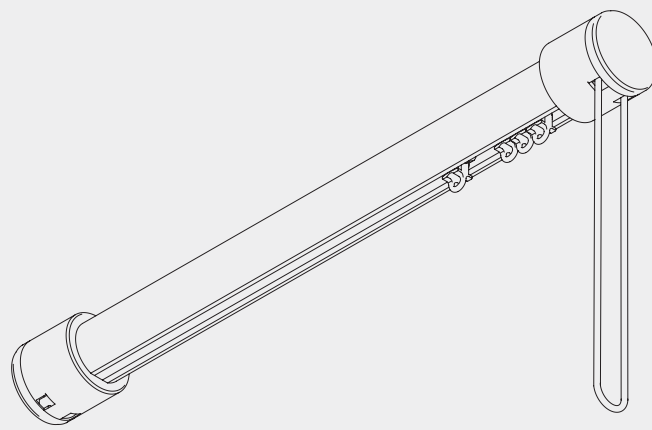

Cord Operated Curtain Track Systems

Cord Operated Curtain Track System

Silent Gliss® 6120

Product Information

- Cord operated curtain track system for contract as well as residential use.
- For light and medium weight curtains.
- The maximum width is 6 m. The maximum dimension of the system depends on fabric weight and application.
- Easy ceiling or wall fixing.
- The system is bendable.
- Elegant round look of the profile. It is available in various finishes.
- Strong and elegant appearance.
- Standard colours: anodised aluminium or white powder coated.
- Standard length of the profiles is 6 m.
- Delivered ready assembled. Large and attractive fabric offer.
- All regular curtain heading systems as well as Wave and Wave XL can be applied with Silent Gliss 6120.

6120

Profile and Bending Information

6106

Min. radius 30 cm
Wave XL: Min. radius 50 cm

How to measure

A: System width
B: Cord height

Stack size calculation Wave XL

a = Stack depth 35 cm
b = Stack size
c = Min. distance 22 cm

(dimensions in cm)

6120

System Dimensions

6 m

14 kg

Max. Curtain Weight Charts

Standard Application with Glider

	1 m	2 m	3 m	4 m	5 m	6 m
	9	9	8	8	7	7
	10	10	9	9	8	8
	7	7	6	6	5	5
	8	8	7	7	6	6
	4	4	3	3	2	2
	5	5	4	4	3	3
	3	3	2	2	1	1
	4	4	3	3	2	2