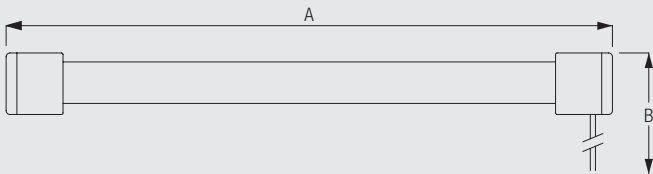

Cord Operated Curtain Track Systems

Cord Operated Curtain Track System

Silent Gliss® 6120

Product Information

- Cord operated curtain track system for contract as well as residential use.
- For light and medium weight curtains.
- The maximum width is 6 m. The maximum dimension of the system depends on fabric weight and application.
- Easy ceiling or wall fixing.
- The system is bendable.
- Elegant round look of the profile. It is available in various finishes.
- Strong and elegant appearance.
- Standard colours: anodised aluminium or white powder coated.
- Standard length of the profiles is 6 m.
- Delivered ready assembled. Large and attractive fabric offer.
- All regular curtain heading systems as well as Wave and Wave XL can be applied with Silent Gliss 6120.

6120

Profile and Bending Information

6106

Min. radius 30 cm
Wave XL: Min. radius 50 cm

How to measure

A: System width
B: Cord height

Stack size calculation Wave XL

a = Stack depth 35 cm
b = Stack size
c = Min. distance 22 cm

System width		77-107	108-143	144-179	180-215	216-251	252-287	288-323	324-359	360-395
System width	b	28	33	38	43	48	53	58	63	68
System width		396-431	432-468	469-503	504-539	540-575	576-600			
System width	b	73	78	83	88	93	98			
System width		154-217	218-289	290-361	362-433	434-505	506-577	578-600		
System width	b	28	33	38	43	48	53	58		