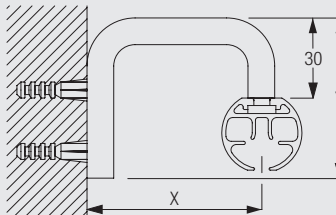

Wave XL curtain heading system

Wave XL is especially designed for high and large application areas through generously designed waves with large cross section dimensions.

The Wave XL components are:

- 2216 Cord 0,85 mm
- 6013 Endstop
- 6349 Curtain tape
- 6363 Iron tape
- 6391 Hanger
- 6392 Heading film
- 6393 Glider
- 6395 Extension
- 6398 Clip
- 6399 Carrier for draw rod
- 2255 Brake comb.

Fixing Points

Ceiling fitting with Mini-Hanger 6175

The final distances from the wall depend on curtain weight, make-up and any obstructions.

Min. distance from wall to middle of profile when using Wave XL: 22 cm.

Wall fitting with brackets 3080-3083

	X (mm)
3080	52
3081	92
3082	142
3083	192

Wall fitting with brackets 6133-6136

	X (mm)	Y (mm)
6133	65	60
6134	115	60
6135	165	90
6136	215	90

Standard Accessories

3340	Cord/Chain weight		3599	Hook	
6086	Spring stop		6283	Roller	