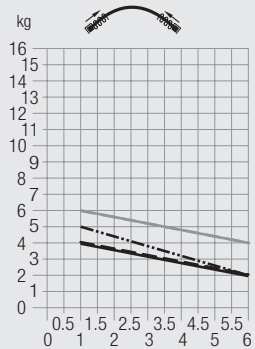

Cord Operated Curtain Track Systems

Application Chart

	Applications					Profile		Features / Options				Fitting Options				Fitting Surfaces			System			
Weight Range	Single Stack	Pair Stack	Multiple Stack	Arched	Heavy Duty	Profile Number	Dimensions in mm	Gliding Channel	Min. Bending Radius (mm)	Clic-In Gliders applicable	Rollers or Gliders applicable	System option Wave	System option Wave XL	Ceiling Fix	Wall Fix	Direct Fix	Fixation with hangers	Wood		Concrete	Suspended Ceiling	
kg	●	●	●	●		1014		3.7	200	●	only Gliders			●		●		●	●	●	1014	
kg	●	●	●	●		1016		3.7	250	●	only Gliders			●		●		●	●	●	1016	
kg	●	●	●			1082		3.7	100	●	only Gliders			●	●			●	●	●	3000	
kg	●	●	●			3841		5.4	200	●	●	●	●	●	●				●	●	●	3840
kg	●	●	●			6106		5.4	300	●	●	●	●	●	●		●		●	●	●	6120
kg	●	●	●	●		6351		5.4	300	●	only Rollers	●		●	●				●	●	●	6350

	Applications					Profile		Features / Options				Fitting Options				Fitting Surfaces			System		
Weight Range	Single Stack	Pair Stack	Multiple Stack	Arched	Heavy Duty	Profile Number	Dimensions in mm	Gliding Channel	Min. Bending Radius (mm)	Click-In Gliders applicable	Rollers or Gliders applicable	System option Wave	System option Wave XL	Ceiling Fix	Wall Fix	Direct Fix	Fixation with hangers	Wood		Concrete	Suspended Ceiling
kg	●	●	●		●	5810		10	500		only Rollers			●				●	●	●	5850
kg	●	●	●		●	6210		5.8	500		●			●				●	●	●	6200
kg	●	●	●		●	6371		5.4	500		only Rollers			●	●	●		●	●	●	6370

Light-weight applications

Medium-weight applications

Heavy-duty applications

Application examples

Curtain Weight Chart

1014
 1016
 3840 with 6283
 6120 with 6283
 3840 with 6083
 6120 with 6083
 3000*

6350 with 6283
 6370 with 6083
 6200 with 6098
 6350 with 6083
 6370 with 6098
 6200 with 6083
 5850