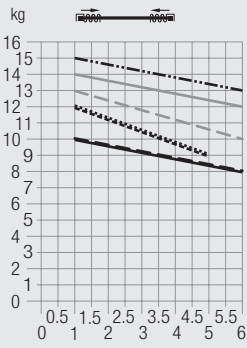

Cord Operated Curtain Track Systems

Application Chart

	Applications					Profile		Features / Options				Fitting Options				Fitting Surfaces			System			
Weight Range	Single Stack	Pair Stack	Multiple Stack	Arched	Heavy Duty	Profile Number	Dimensions in mm	Gliding Channel	Min. Bending Radius (mm)	Clic-In Gliders applicable	Rollers or Gliders applicable	System option Wave	System option Wave XL	Ceiling Fix	Wall Fix	Direct Fix	Fixation with hangers	Wood		Concrete	Suspended Ceiling	
kg	●	●	●	●		1014		3.7	200	●	only Gliders			●		●		●	●	●	1014	
kg	●	●	●	●		1016		3.7	250	●	only Gliders			●		●		●	●	●	1016	
kg	●	●	●			1082		3.7	100	●	only Gliders			●	●			●	●	●	3000	
kg	●	●	●			3841		5.4	200	●	●	●	●	●	●				●	●	●	3840
kg	●	●	●			6106		5.4	300	●	●	●	●	●	●		●		●	●	●	6120
kg	●	●	●	●		6351		5.4	300	●	only Rollers	●		●	●				●	●	●	6350

	Applications					Profile		Features / Options				Fitting Options				Fitting Surfaces			System		
Weight Range	Single Stack	Pair Stack	Multiple Stack	Arched	Heavy Duty	Profile Number	Dimensions in mm	Gliding Channel	Min. Bending Radius (mm)	Click-In Gliders applicable	Rollers or Gliders applicable	System option Wave	System option Wave XL	Ceiling Fix	Wall Fix	Direct Fix	Fixation with hangers	Wood		Concrete	Suspended Ceiling
kg	●	●	●		●	5810		10	500		only Rollers			●				●	●	●	5850
kg	●	●	●		●	6210		5.8	500		●			●				●	●	●	6200
kg	●	●	●		●	6371		5.4	500		only Rollers			●	●	●		●	●	●	6370

Light-weight applications

Medium-weight applications

Heavy-duty applications

Application examples

Curtain Weight Chart

1014
 1016
 3840 with 6283
 6120 with 6283
 3840 with 6083
 6120 with 6083
 3000*

6350 with 6283
 6370 with 6083
 6200 with 6098
 6350 with 6083
 6370 with 6098
 6200 with 6083
 5850