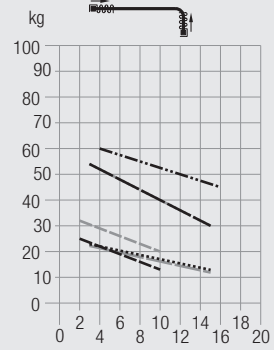

Cord Operated Curtain Track Systems

Application Chart

	Applications					Profile		Features / Options				Fitting Options				Fitting Surfaces			System			
Weight Range	Single Stack	Pair Stack	Multiple Stack	Arched	Heavy Duty	Profile Number	Dimensions in mm	Gliding Channel	Min. Bending Radius (mm)	Clic-In Gliders applicable	Rollers or Gliders applicable	System option Wave	System option Wave XL	Ceiling Fix	Wall Fix	Direct Fix	Fixation with hangers	Wood		Concrete	Suspended Ceiling	
kg	●	●	●	●		1014		3.7	200	●	only Gliders			●		●		●	●	●	1014	
kg	●	●	●	●		1016		3.7	250	●	only Gliders			●		●		●	●	●	1016	
kg	●	●	●			1082		3.7	100	●	only Gliders			●	●			●	●	●	3000	
kg	●	●	●			3841		5.4	200	●	●	●	●	●	●				●	●	●	3840
kg	●	●	●			6106		5.4	300	●	●	●	●	●	●		●		●	●	●	6120
kg	●	●	●	●		6351		5.4	300	●	only Rollers	●		●	●				●	●	●	6350

	Applications					Profile		Features / Options				Fitting Options				Fitting Surfaces			System		
Weight Range	Single Stack	Pair Stack	Multiple Stack	Arched	Heavy Duty	Profile Number	Dimensions in mm	Gliding Channel	Min. Bending Radius (mm)	Click-In Gliders applicable	Rollers or Gliders applicable	System option Wave	System option Wave XL	Ceiling Fix	Wall Fix	Direct Fix	Fixation with hangers	Wood		Concrete	Suspended Ceiling
kg	●	●	●		●	5810		10	500		only Rollers			●				●	●	●	5850
kg	●	●	●		●	6210		5.8	500		●			●				●	●	●	6200
kg	●	●	●		●	6371		5.4	500		only Rollers			●	●	●		●	●	●	6370

Light-weight applications

Medium-weight applications

Heavy-duty applications

Application examples

Curtain Weight Chart

1014
 1016
 3840 with 6283
 6120 with 6283
 3840 with 6083
 6120 with 6083
 3000*

6350 with 6283
 6370 with 6083
 6200 with 6098
 6350 with 6083
 6370 with 6098
 6200 with 6083
 5850