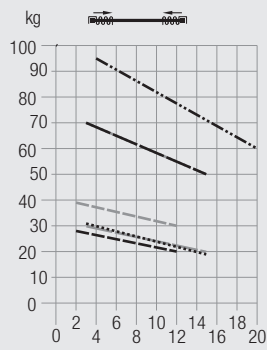

	Applications					Profile		Features / Options				Fitting Options				Fitting Surfaces			System		
Weight Range	Single Stack	Pair Stack	Multiple Stack	Arched	Heavy Duty	Profile Number	Dimensions in mm	Gliding Channel	Min. Bending Radius (mm)	Click-In Gliders applicable	Rollers or Gliders applicable	System option Wave	System option Wave XL	Ceiling Fix	Wall Fix	Direct Fix	Fixation with hangers	Wood		Concrete	Suspended Ceiling
kg	●	●	●		●	5810		10	500		only Rollers			●				●	●	●	5850
kg	●	●	●		●	6210		5.8	500		●			●				●	●	●	6200
kg	●	●	●		●	6371		5.4	500		only Rollers			●	●	●		●	●	●	6370

Light-weight applications

Medium-weight applications

Heavy-duty applications

Application examples

Curtain Weight Chart

1014
 1016
 3840 with 6283
 6120 with 6283
 3840 with 6083
 6120 with 6083
 3000*

6350 with 6283
 6370 with 6083
 6200 with 6098
 6350 with 6083
 6370 with 6098
 6200 with 6083
 5850