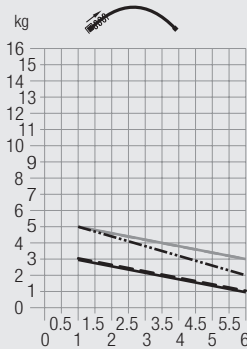

Cord Operated Curtain Track Systems

Application Chart

	Applications					Profile		Features / Options				Fitting Options				Fitting Surfaces			System			
Weight Range	Single Stack	Pair Stack	Multiple Stack	Arched	Heavy Duty	Profile Number	Dimensions in mm	Gliding Channel	Min. Bending Radius (mm)	Clic-In Gliders applicable	Rollers or Gliders applicable	System option Wave	System option Wave XL	Ceiling Fix	Wall Fix	Direct Fix	Fixation with hangers	Wood		Concrete	Suspended Ceiling	
kg	●	●	●	●		1014		3.7	200	●	only Gliders			●		●		●	●	●	1014	
kg	●	●	●	●		1016		3.7	250	●	only Gliders			●		●		●	●	●	1016	
kg	●	●	●			1082		3.7	100	●	only Gliders			●	●			●	●	●	3000	
kg	●	●	●			3841		5.4	200	●	●	●	●	●	●				●	●	●	3840
kg	●	●	●			6106		5.4	300	●	●	●	●	●	●		●		●	●	●	6120
kg	●	●	●	●		6351		5.4	300	●	only Rollers	●		●	●				●	●	●	6350

	Applications					Profile		Features / Options				Fitting Options				Fitting Surfaces			System		
Weight Range	Single Stack	Pair Stack	Multiple Stack	Arched	Heavy Duty	Profile Number	Dimensions in mm	Gliding Channel	Min. Bending Radius (mm)	Click-In Gliders applicable	Rollers or Gliders applicable	System option Wave	System option Wave XL	Ceiling Fix	Wall Fix	Direct Fix	Fixation with hangers	Wood		Concrete	Suspended Ceiling
kg	●	●	●		●	5810		10	500		only Rollers			●				●	●	●	5850
kg	●	●	●		●	6210		5.8	500		●			●				●	●	●	6200
kg	●	●	●		●	6371		5.4	500		only Rollers			●	●	●		●	●	●	6370

Light-weight applications

Medium-weight applications

Heavy-duty applications

Application examples

Curtain Weight Chart

1014
 1016
 3840 with 6283
 6120 with 6283
 3840 with 6083
 6120 with 6083
 3000*

6350 with 6283
 6370 with 6083
 6200 with 6098
 6350 with 6083
 6370 with 6098
 6200 with 6083
 5850