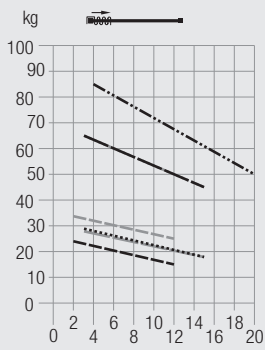

Cord Operated Curtain Track Systems

Application Chart

	Applications					Profile		Features / Options				Fitting Options				Fitting Surfaces			System			
Weight Range	Single Stack	Pair Stack	Multiple Stack	Arched	Heavy Duty	Profile Number	Dimensions in mm	Gliding Channel	Min. Bending Radius (mm)	Clic-In Gliders applicable	Rollers or Gliders applicable	System option Wave	System option Wave XL	Ceiling Fix	Wall Fix	Direct Fix	Fixation with hangers	Wood		Concrete	Suspended Ceiling	
kg	●	●	●	●		1014		3.7	200	●	only Gliders			●		●		●	●	●	1014	
kg	●	●	●	●		1016		3.7	250	●	only Gliders			●		●		●	●	●	1016	
kg	●	●	●			1082		3.7	100	●	only Gliders			●	●			●	●	●	3000	
kg	●	●	●			3841		5.4	200	●	●	●	●	●	●				●	●	●	3840
kg	●	●	●			6106		5.4	300	●	●	●	●	●	●		●		●	●	●	6120
kg	●	●	●	●		6351		5.4	300	●	only Rollers	●		●	●				●	●	●	6350

	Applications					Profile		Features / Options				Fitting Options				Fitting Surfaces			System		
Weight Range	Single Stack	Pair Stack	Multiple Stack	Arched	Heavy Duty	Profile Number	Dimensions in mm	Gliding Channel	Min. Bending Radius (mm)	Click-In Gliders applicable	Rollers or Gliders applicable	System option Wave	System option Wave XL	Ceiling Fix	Wall Fix	Direct Fix	Fixation with hangers	Wood		Concrete	Suspended Ceiling
kg	●	●	●		●	5810		10	500		only Rollers			●				●	●	●	5850
kg	●	●	●		●	6210		5.8	500		●			●				●	●	●	6200
kg	●	●	●		●	6371		5.4	500		only Rollers			●	●	●		●	●	●	6370

Light-weight applications

Medium-weight applications

Heavy-duty applications

Application examples

Curtain Weight Chart

1014
 1016
 3840 with 6283
 6120 with 6283
 3840 with 6083
 6120 with 6083
 3000*

6350 with 6283
 6370 with 6083
 6200 with 6098
 6350 with 6083
 6370 with 6098
 6200 with 6083
 5850