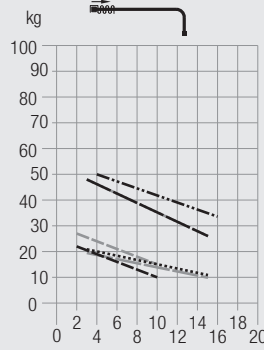

Cord Operated Curtain Track Systems

Application Chart

	Applications					Profile		Features / Options				Fitting Options				Fitting Surfaces			System			
Weight Range	Single Stack	Pair Stack	Multiple Stack	Arched	Heavy Duty	Profile Number	Dimensions in mm	Gliding Channel	Min. Bending Radius (mm)	Clic-In Gliders applicable	Rollers or Gliders applicable	System option Wave	System option Wave XL	Ceiling Fix	Wall Fix	Direct Fix	Fixation with hangers	Wood		Concrete	Suspended Ceiling	
kg	●	●	●	●		1014		3.7	200	●	only Gliders			●		●		●	●	●	1014	
kg	●	●	●	●		1016		3.7	250	●	only Gliders			●		●		●	●	●	1016	
kg	●	●	●			1082		3.7	100	●	only Gliders			●	●			●	●	●	3000	
kg	●	●	●			3841		5.4	200	●	●	●	●	●	●				●	●	●	3840
kg	●	●	●			6106		5.4	300	●	●	●	●	●	●		●		●	●	●	6120
kg	●	●	●	●		6351		5.4	300	●	only Rollers	●		●	●				●	●	●	6350

	Applications					Profile		Features / Options				Fitting Options				Fitting Surfaces			System		
Weight Range	Single Stack	Pair Stack	Multiple Stack	Arched	Heavy Duty	Profile Number	Dimensions in mm	Gliding Channel	Min. Bending Radius (mm)	Click-In Gliders applicable	Rollers or Gliders applicable	System option Wave	System option Wave XL	Ceiling Fix	Wall Fix	Direct Fix	Fixation with hangers	Wood		Concrete	Suspended Ceiling
kg	●	●	●		●	5810		10	500		only Rollers			●				●	●	●	5850
kg	●	●	●		●	6210		5.8	500		●			●				●	●	●	6200
kg	●	●	●		●	6371		5.4	500		only Rollers			●	●	●		●	●	●	6370

Light-weight applications

Medium-weight applications

Heavy-duty applications

Application examples

Curtain Weight Chart

1014
 1016
 3840 with 6283
 6120 with 6283
 3840 with 6083
 6120 with 6083
 3000*

6350 with 6283
 6370 with 6083
 6200 with 6098
 6350 with 6083
 6370 with 6098
 6200 with 6083
 5850