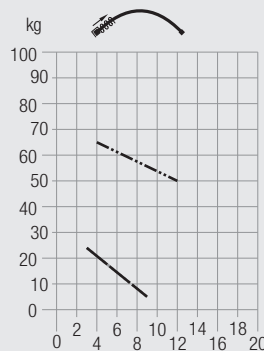

Cord Operated Curtain Track Systems

Application Chart

	Applications					Profile		Features / Options				Fitting Options				Fitting Surfaces			System			
Weight Range	Single Stack	Pair Stack	Multiple Stack	Arched	Heavy Duty	Profile Number	Dimensions in mm	Gliding Channel	Min. Bending Radius (mm)	Clic-In Gliders applicable	Rollers or Gliders applicable	System option Wave	System option Wave XL	Ceiling Fix	Wall Fix	Direct Fix	Fixation with hangers	Wood		Concrete	Suspended Ceiling	
kg	●	●	●	●		1014		3.7	200	●	only Gliders			●		●		●	●	●	1014	
kg	●	●	●	●		1016		3.7	250	●	only Gliders			●		●		●	●	●	1016	
kg	●	●	●			1082		3.7	100	●	only Gliders			●	●			●	●	●	3000	
kg	●	●	●			3841		5.4	200	●	●	●	●	●	●				●	●	●	3840
kg	●	●	●			6106		5.4	300	●	●	●	●	●	●		●		●	●	●	6120
kg	●	●	●	●		6351		5.4	300	●	only Rollers	●		●	●				●	●	●	6350

	Applications					Profile		Features / Options				Fitting Options				Fitting Surfaces			System		
Weight Range	Single Stack	Pair Stack	Multiple Stack	Arched	Heavy Duty	Profile Number	Dimensions in mm	Gliding Channel	Min. Bending Radius (mm)	Click-In Gliders applicable	Rollers or Gliders applicable	System option Wave	System option Wave XL	Ceiling Fix	Wall Fix	Direct Fix	Fixation with hangers	Wood		Concrete	Suspended Ceiling
kg	●	●	●		●	5810		10	500		only Rollers			●				●	●	●	5850
kg	●	●	●		●	6210		5.8	500		●			●				●	●	●	6200
kg	●	●	●		●	6371		5.4	500		only Rollers			●	●	●		●	●	●	6370

Light-weight applications

Medium-weight applications

Heavy-duty applications

Application examples

Curtain Weight Chart

1014
 1016
 3840 with 6283
 6120 with 6283
 3840 with 6083
 6120 with 6083
 3000*

6350 with 6283
 6370 with 6083
 6200 with 6098
 6350 with 6083
 6370 with 6098
 6200 with 6083
 5850