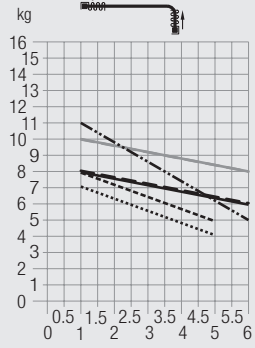

Cord Operated Curtain Track Systems

Application Chart

	Applications					Profile		Features / Options				Fitting Options				Fitting Surfaces			System			
Weight Range	Single Stack	Pair Stack	Multiple Stack	Arched	Heavy Duty	Profile Number	Dimensions in mm	Gliding Channel	Min. Bending Radius (mm)	Clic-In Gliders applicable	Rollers or Gliders applicable	System option Wave	System option Wave XL	Ceiling Fix	Wall Fix	Direct Fix	Fixation with hangers	Wood		Concrete	Suspended Ceiling	
kg	●	●	●	●		1014		3.7	200	●	only Gliders			●		●		●	●	●	1014	
kg	●	●	●	●		1016		3.7	250	●	only Gliders			●		●		●	●	●	1016	
kg	●	●	●			1082		3.7	100	●	only Gliders			●	●			●	●	●	3000	
kg	●	●	●			3841		5.4	200	●	●	●	●	●	●				●	●	●	3840
kg	●	●	●			6106		5.4	300	●	●	●	●	●	●		●		●	●	●	6120
kg	●	●	●	●		6351		5.4	300	●	only Rollers	●		●	●				●	●	●	6350

	Applications					Profile		Features / Options				Fitting Options				Fitting Surfaces			System		
Weight Range	Single Stack	Pair Stack	Multiple Stack	Arched	Heavy Duty	Profile Number	Dimensions in mm	Gliding Channel	Min. Bending Radius (mm)	Click-In Gliders applicable	Rollers or Gliders applicable	System option Wave	System option Wave XL	Ceiling Fix	Wall Fix	Direct Fix	Fixation with hangers	Wood		Concrete	Suspended Ceiling
kg	●	●	●		●	5810		10	500		only Rollers			●				●	●	●	5850
kg	●	●	●		●	6210		5.8	500		●			●				●	●	●	6200
kg	●	●	●		●	6371		5.4	500		only Rollers			●	●	●		●	●	●	6370

Light-weight applications

Medium-weight applications

Heavy-duty applications

Application examples

Curtain Weight Chart

1014
 1016
 3840 with 6283
 6120 with 6283
 3840 with 6083
 6120 with 6083
 3000*

6350 with 6283
 6370 with 6083
 6200 with 6098
 6350 with 6083
 6370 with 6098
 6200 with 6083
 5850