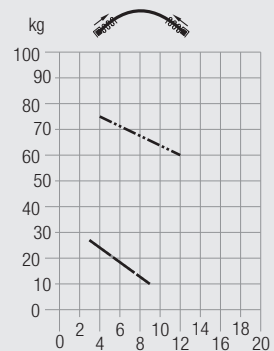

	Applications					Profile		Features / Options				Fitting Options				Fitting Surfaces			System		
Weight Range	Single Stack	Pair Stack	Multiple Stack	Arched	Heavy Duty	Profile Number	Dimensions in mm	Gliding Channel	Min. Bending Radius (mm)	Click-In Gliders applicable	Rollers or Gliders applicable	System option Wave	System option Wave XL	Ceiling Fix	Wall Fix	Direct Fix	Fixation with hangers	Wood		Concrete	Suspended Ceiling
kg	●	●	●		●	5810		10	500		only Rollers			●				●	●	●	5850
kg	●	●	●		●	6210		5.8	500		●			●				●	●	●	6200
kg	●	●	●		●	6371		5.4	500		only Rollers			●	●	●		●	●	●	6370

Light-weight applications

Medium-weight applications

Heavy-duty applications

Application examples

Curtain Weight Chart

1014
 1016
 3840 with 6283
 6120 with 6283
 3840 with 6083
 6120 with 6083
 3000*

6350 with 6283
 6370 with 6083
 6200 with 6098
 6350 with 6083
 6370 with 6098
 6200 with 6083
 5850