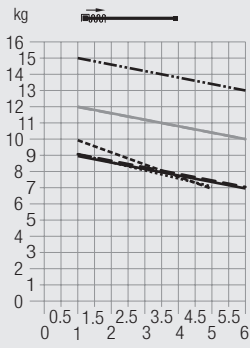

Cord Operated Curtain Track Systems

Application Chart

	Applications					Profile		Features / Options				Fitting Options				Fitting Surfaces			System			
Weight Range	Single Stack	Pair Stack	Multiple Stack	Arched	Heavy Duty	Profile Number	Dimensions in mm	Gliding Channel	Min. Bending Radius (mm)	Clic-In Gliders applicable	Rollers or Gliders applicable	System option Wave	System option Wave XL	Ceiling Fix	Wall Fix	Direct Fix	Fixation with hangers	Wood		Concrete	Suspended Ceiling	
kg	●	●	●	●		1014		3.7	200	●	only Gliders			●		●		●	●	●	1014	
kg	●	●	●	●		1016		3.7	250	●	only Gliders			●		●		●	●	●	1016	
kg	●	●	●			1082		3.7	100	●	only Gliders			●	●			●	●	●	3000	
kg	●	●	●			3841		5.4	200	●	●	●	●	●	●				●	●	●	3840
kg	●	●	●			6106		5.4	300	●	●	●	●	●	●		●		●	●	●	6120
kg	●	●	●	●		6351		5.4	300	●	only Rollers	●		●	●				●	●	●	6350

	Applications					Profile		Features / Options				Fitting Options				Fitting Surfaces			System		
Weight Range	Single Stack	Pair Stack	Multiple Stack	Arched	Heavy Duty	Profile Number	Dimensions in mm	Gliding Channel	Min. Bending Radius (mm)	Click-In Gliders applicable	Rollers or Gliders applicable	System option Wave	System option Wave XL	Ceiling Fix	Wall Fix	Direct Fix	Fixation with hangers	Wood		Concrete	Suspended Ceiling
kg	●	●	●		●	5810		10	500		only Rollers			●				●	●	●	5850
kg	●	●	●		●	6210		5.8	500		●			●				●	●	●	6200
kg	●	●	●		●	6371		5.4	500		only Rollers			●	●	●		●	●	●	6370

Light-weight applications

Medium-weight applications

Heavy-duty applications

Application examples

Curtain Weight Chart

1014
 1016
 3840 with 6283
 6120 with 6283
 3840 with 6083
 6120 with 6083
 3000*

6350 with 6283
 6370 with 6083
 6200 with 6098
 6350 with 6083
 6370 with 6098
 6200 with 6083
 5850