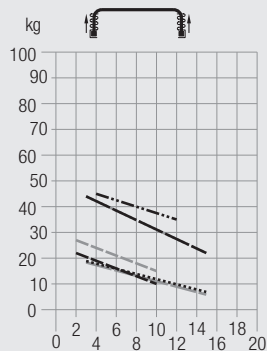

Cord Operated Curtain Track Systems

Application Chart

	Applications					Profile		Features / Options				Fitting Options				Fitting Surfaces			System			
Weight Range	Single Stack	Pair Stack	Multiple Stack	Arched	Heavy Duty	Profile Number	Dimensions in mm	Gliding Channel	Min. Bending Radius (mm)	Clic-In Gliders applicable	Rollers or Gliders applicable	System option Wave	System option Wave XL	Ceiling Fix	Wall Fix	Direct Fix	Fixation with hangers	Wood		Concrete	Suspended Ceiling	
kg	●	●	●	●		1014		3.7	200	●	only Gliders			●		●		●	●	●	1014	
kg	●	●	●	●		1016		3.7	250	●	only Gliders			●		●		●	●	●	1016	
kg	●	●	●			1082		3.7	100	●	only Gliders			●	●			●	●	●	3000	
kg	●	●	●			3841		5.4	200	●	●	●	●	●	●				●	●	●	3840
kg	●	●	●			6106		5.4	300	●	●	●	●	●	●		●		●	●	●	6120
kg	●	●	●	●		6351		5.4	300	●	only Rollers	●		●	●				●	●	●	6350

	Applications					Profile		Features / Options				Fitting Options				Fitting Surfaces			System		
Weight Range	Single Stack	Pair Stack	Multiple Stack	Arched	Heavy Duty	Profile Number	Dimensions in mm	Gliding Channel	Min. Bending Radius (mm)	Click-In Gliders applicable	Rollers or Gliders applicable	System option Wave	System option Wave XL	Ceiling Fix	Wall Fix	Direct Fix	Fixation with hangers	Wood		Concrete	Suspended Ceiling
kg	●	●	●		●	5810		10	500		only Rollers			●				●	●	●	5850
kg	●	●	●		●	6210		5.8	500		●			●				●	●	●	6200
kg	●	●	●		●	6371		5.4	500		only Rollers			●	●	●		●	●	●	6370

Light-weight applications

Medium-weight applications

Heavy-duty applications

Application examples

Curtain Weight Chart

1014
 1016
 3840 with 6283
 6120 with 6283
 3840 with 6083
 6120 with 6083
 3000*

6350 with 6283
 6370 with 6083
 6200 with 6098
 6350 with 6083
 6370 with 6098
 6200 with 6083
 5850