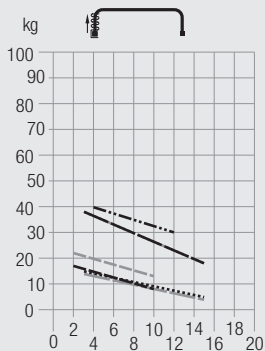

Cord Operated Curtain Track Systems

Application Chart

	Applications					Profile		Features / Options				Fitting Options				Fitting Surfaces			System			
Weight Range	Single Stack	Pair Stack	Multiple Stack	Arched	Heavy Duty	Profile Number	Dimensions in mm	Gliding Channel	Min. Bending Radius (mm)	Clic-In Gliders applicable	Rollers or Gliders applicable	System option Wave	System option Wave XL	Ceiling Fix	Wall Fix	Direct Fix	Fixation with hangers	Wood		Concrete	Suspended Ceiling	
kg	●	●	●	●		1014		3.7	200	●	only Gliders			●		●		●	●	●	1014	
kg	●	●	●	●		1016		3.7	250	●	only Gliders			●		●		●	●	●	1016	
kg	●	●	●			1082		3.7	100	●	only Gliders			●	●			●	●	●	3000	
kg	●	●	●			3841		5.4	200	●	●	●	●	●	●				●	●	●	3840
kg	●	●	●			6106		5.4	300	●	●	●	●	●	●		●		●	●	●	6120
kg	●	●	●	●		6351		5.4	300	●	only Rollers	●		●	●				●	●	●	6350

	Applications					Profile		Features / Options				Fitting Options				Fitting Surfaces			System		
Weight Range	Single Stack	Pair Stack	Multiple Stack	Arched	Heavy Duty	Profile Number	Dimensions in mm	Gliding Channel	Min. Bending Radius (mm)	Click-In Gliders applicable	Rollers or Gliders applicable	System option Wave	System option Wave XL	Ceiling Fix	Wall Fix	Direct Fix	Fixation with hangers	Wood		Concrete	Suspended Ceiling
kg	●	●	●		●	5810		10	500		only Rollers			●				●	●	●	5850
kg	●	●	●		●	6210		5.8	500		●			●				●	●	●	6200
kg	●	●	●		●	6371		5.4	500		only Rollers			●	●	●		●	●	●	6370

Light-weight applications

Medium-weight applications

Heavy-duty applications

Application examples

Curtain Weight Chart

1014
 1016
 3840 with 6283
 6120 with 6283
 3840 with 6083
 6120 with 6083
 3000*

6350 with 6283
 6370 with 6083
 6200 with 6098
 6350 with 6083
 6370 with 6098
 6200 with 6083
 5850