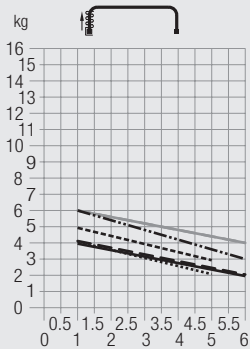

Cord Operated Curtain Track Systems

Application Chart

	Applications					Profile		Features / Options				Fitting Options				Fitting Surfaces			System			
Weight Range	Single Stack	Pair Stack	Multiple Stack	Arched	Heavy Duty	Profile Number	Dimensions in mm	Gliding Channel	Min. Bending Radius (mm)	Clic-In Gliders applicable	Rollers or Gliders applicable	System option Wave	System option Wave XL	Ceiling Fix	Wall Fix	Direct Fix	Fixation with hangers	Wood		Concrete	Suspended Ceiling	
kg	●	●	●	●		1014		3.7	200	●	only Gliders			●		●		●	●	●	1014	
kg	●	●	●	●		1016		3.7	250	●	only Gliders			●		●		●	●	●	1016	
kg	●	●	●			1082		3.7	100	●	only Gliders			●	●			●	●	●	3000	
kg	●	●	●			3841		5.4	200	●	●	●	●	●	●				●	●	●	3840
kg	●	●	●			6106		5.4	300	●	●	●	●	●	●		●		●	●	●	6120
kg	●	●	●	●		6351		5.4	300	●	only Rollers	●		●	●				●	●	●	6350

	Applications					Profile		Features / Options				Fitting Options				Fitting Surfaces			System		
Weight Range	Single Stack	Pair Stack	Multiple Stack	Arched	Heavy Duty	Profile Number	Dimensions in mm	Gliding Channel	Min. Bending Radius (mm)	Click-In Gliders applicable	Rollers or Gliders applicable	System option Wave	System option Wave XL	Ceiling Fix	Wall Fix	Direct Fix	Fixation with hangers	Wood		Concrete	Suspended Ceiling
kg	●	●	●		●	5810		10	500		only Rollers			●				●	●	●	5850
kg	●	●	●		●	6210		5.8	500		●			●				●	●	●	6200
kg	●	●	●		●	6371		5.4	500		only Rollers			●	●	●		●	●	●	6370

Light-weight applications

Medium-weight applications

Heavy-duty applications

Application examples

Curtain Weight Chart

1014
 1016
 3840 with 6283
 6120 with 6283
 3840 with 6083
 6120 with 6083
 3000*

6350 with 6283
 6370 with 6083
 6200 with 6098
 6350 with 6083
 6370 with 6098
 6200 with 6083
 5850