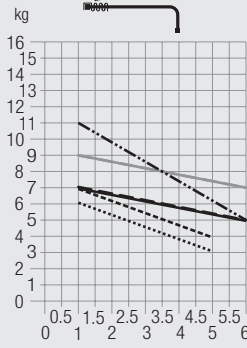

Cord Operated Curtain Track Systems

Application Chart

	Applications					Profile		Features / Options				Fitting Options				Fitting Surfaces			System			
Weight Range	Single Stack	Pair Stack	Multiple Stack	Arched	Heavy Duty	Profile Number	Dimensions in mm	Gliding Channel	Min. Bending Radius (mm)	Clic-In Gliders applicable	Rollers or Gliders applicable	System option Wave	System option Wave XL	Ceiling Fix	Wall Fix	Direct Fix	Fixation with hangers	Wood		Concrete	Suspended Ceiling	
kg	●	●	●	●		1014		3.7	200	●	only Gliders			●		●		●	●	●	1014	
kg	●	●	●	●		1016		3.7	250	●	only Gliders			●		●		●	●	●	1016	
kg	●	●	●			1082		3.7	100	●	only Gliders			●	●			●	●	●	3000	
kg	●	●	●			3841		5.4	200	●	●	●	●	●	●				●	●	●	3840
kg	●	●	●			6106		5.4	300	●	●	●	●	●	●		●		●	●	●	6120
kg	●	●	●	●		6351		5.4	300	●	only Rollers	●		●	●				●	●	●	6350

	Applications					Profile		Features / Options				Fitting Options				Fitting Surfaces			System		
Weight Range	Single Stack	Pair Stack	Multiple Stack	Arched	Heavy Duty	Profile Number	Dimensions in mm	Gliding Channel	Min. Bending Radius (mm)	Click-In Gliders applicable	Rollers or Gliders applicable	System option Wave	System option Wave XL	Ceiling Fix	Wall Fix	Direct Fix	Fixation with hangers	Wood		Concrete	Suspended Ceiling
kg	●	●	●		●	5810		10	500		only Rollers			●				●	●	●	5850
kg	●	●	●		●	6210		5.8	500		●			●				●	●	●	6200
kg	●	●	●		●	6371		5.4	500		only Rollers			●	●	●		●	●	●	6370

Light-weight applications

Medium-weight applications

Heavy-duty applications

Application examples

Curtain Weight Chart

1014
 1016
 3840 with 6283
 6120 with 6283
 3840 with 6083
 6120 with 6083
 3000*

6350 with 6283
 6370 with 6083
 6200 with 6098
 6350 with 6083
 6370 with 6098
 6200 with 6083
 5850