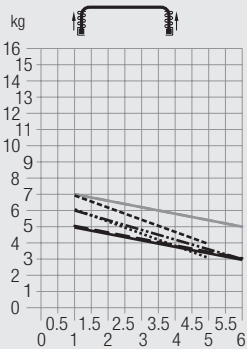

Cord Operated Curtain Track Systems

Application Chart

	Applications					Profile		Features / Options				Fitting Options				Fitting Surfaces			System			
Weight Range	Single Stack	Pair Stack	Multiple Stack	Arched	Heavy Duty	Profile Number	Dimensions in mm	Gliding Channel	Min. Bending Radius (mm)	Clic-In Gliders applicable	Rollers or Gliders applicable	System option Wave	System option Wave XL	Ceiling Fix	Wall Fix	Direct Fix	Fixation with hangers	Wood		Concrete	Suspended Ceiling	
kg	●	●	●	●		1014		3.7	200	●	only Gliders			●		●		●	●	●	1014	
kg	●	●	●	●		1016		3.7	250	●	only Gliders			●		●		●	●	●	1016	
kg	●	●	●			1082		3.7	100	●	only Gliders			●	●			●	●	●	3000	
kg	●	●	●			3841		5.4	200	●	●	●	●	●	●				●	●	●	3840
kg	●	●	●			6106		5.4	300	●	●	●	●	●	●		●		●	●	●	6120
kg	●	●	●	●		6351		5.4	300	●	only Rollers	●		●	●				●	●	●	6350

	Applications					Profile		Features / Options				Fitting Options				Fitting Surfaces			System		
Weight Range	Single Stack	Pair Stack	Multiple Stack	Arched	Heavy Duty	Profile Number	Dimensions in mm	Gliding Channel	Min. Bending Radius (mm)	Click-In Gliders applicable	Rollers or Gliders applicable	System option Wave	System option Wave XL	Ceiling Fix	Wall Fix	Direct Fix	Fixation with hangers	Wood		Concrete	Suspended Ceiling
kg	●	●	●		●	5810		10	500		only Rollers			●				●	●	●	5850
kg	●	●	●		●	6210		5.8	500		●			●				●	●	●	6200
kg	●	●	●		●	6371		5.4	500		only Rollers			●	●	●		●	●	●	6370

Light-weight applications

Medium-weight applications

Heavy-duty applications

Application examples

Curtain Weight Chart

1014
 1016
 3840 with 6283
 6120 with 6283
 3840 with 6083
 6120 with 6083
 3000*

6350 with 6283
 6370 with 6083
 6200 with 6098
 6350 with 6083
 6370 with 6098
 6200 with 6083
 5850